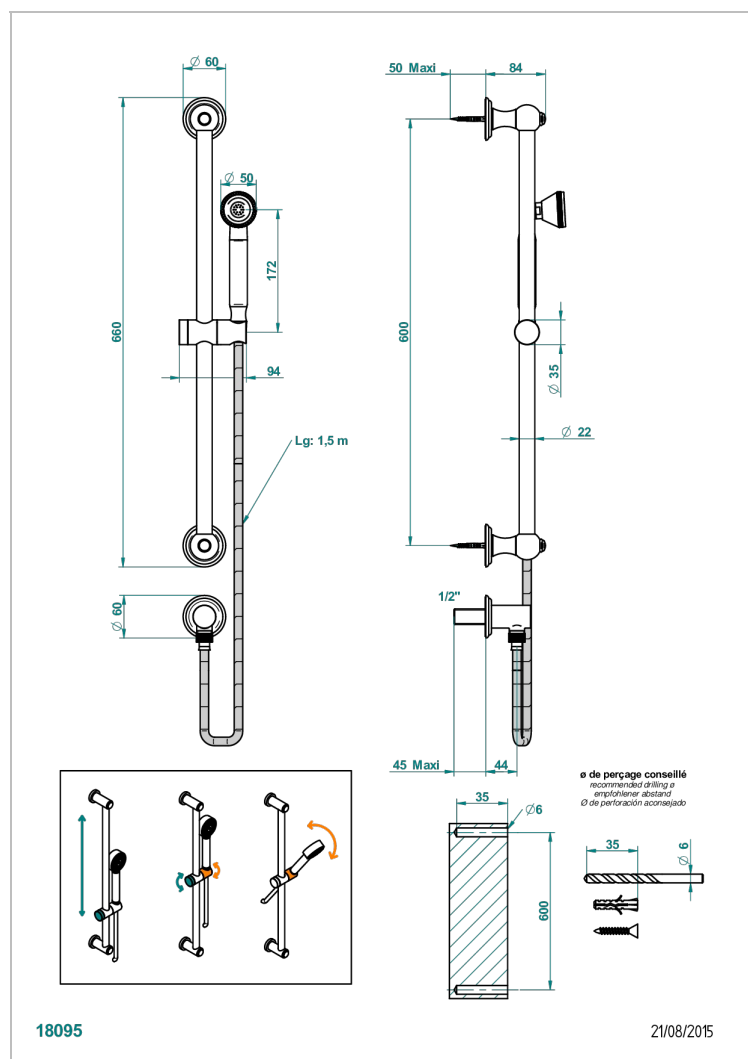

# MANDARINE CRISTALLIA DIAMANT

U1K-59

Wall mounted turbojet handshower, 60 cm slidebar, hose, hook and elbow

## CHARACTERISTIC

- Mandarine Cristallia Diamant
- Wall mounted turbojet handshower, 60 cm slidebar, hose, hook and elbow

## TECHNICAL SPECS

- Recommandé : 3 bars (max. 5 bars) - Advised : 43,5 psi (max. 72 psi)
- 9,5 l/min à 3 bars (2.5 gpm at 43.5 psi)