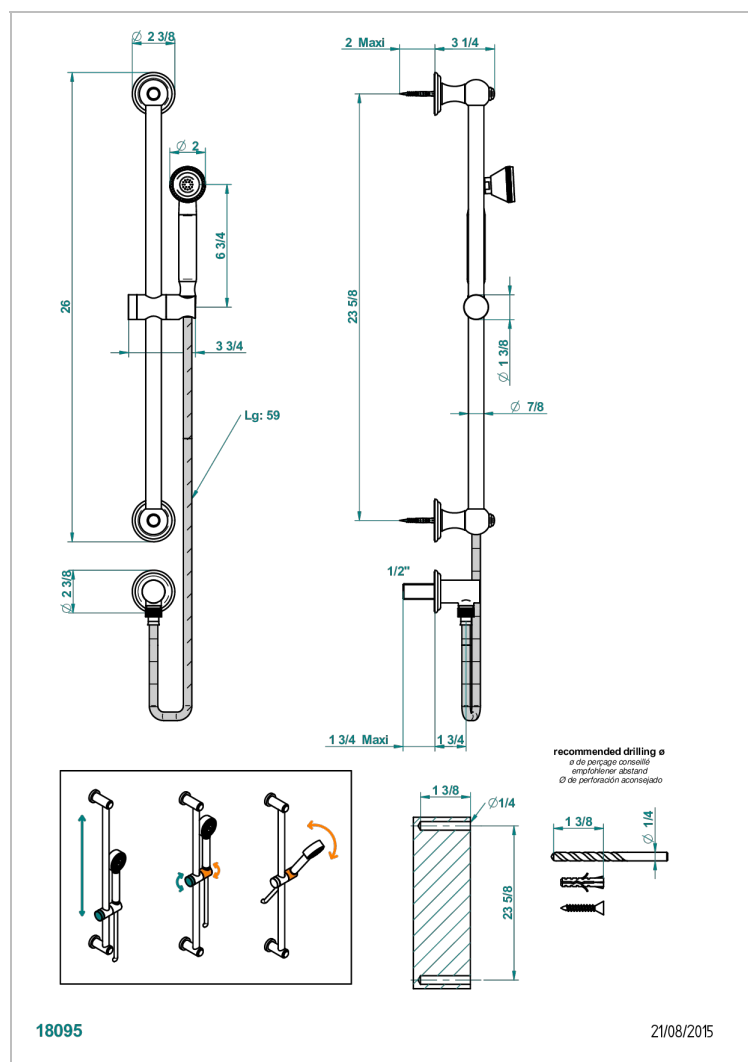

MANDARINE CRISTALLIA DIAMANT

U1K-59

Wall mounted turbojet handshower, 60 cm slidebar, hose, hook and elbow

CHARACTERISTIC

- Mandarine Cristallia Diamant
- Wall mounted turbojet handshower, 60 cm slidebar, hose, hook and elbow

TECHNICAL SPECS

- Recommandé : 3 bars (max. 5 bars) - Advised : 43,5 psi (max. 72 psi)
- 9,5 l/min à 3 bars (2.5 gpm at 43.5 psi)

AVAILABLE FINITIONS

Antique nickel - H28
Black ceram - D30
Blush PVD - H62
Brass color PVD - H49
Brown bronze color PVD - F33
Gold color PVD - H52

Nickel color PVD - H55
Polished chrome (color finish) - A02
Polished chrome / Polished gold (color finish) - G02
Polished gold (color finish) - F01
Polished nickel - B01
Soft gold - F30

Soft matt gold - F31
Umber PVD - H66
Varnished matt antique red copper (color finish) - H07