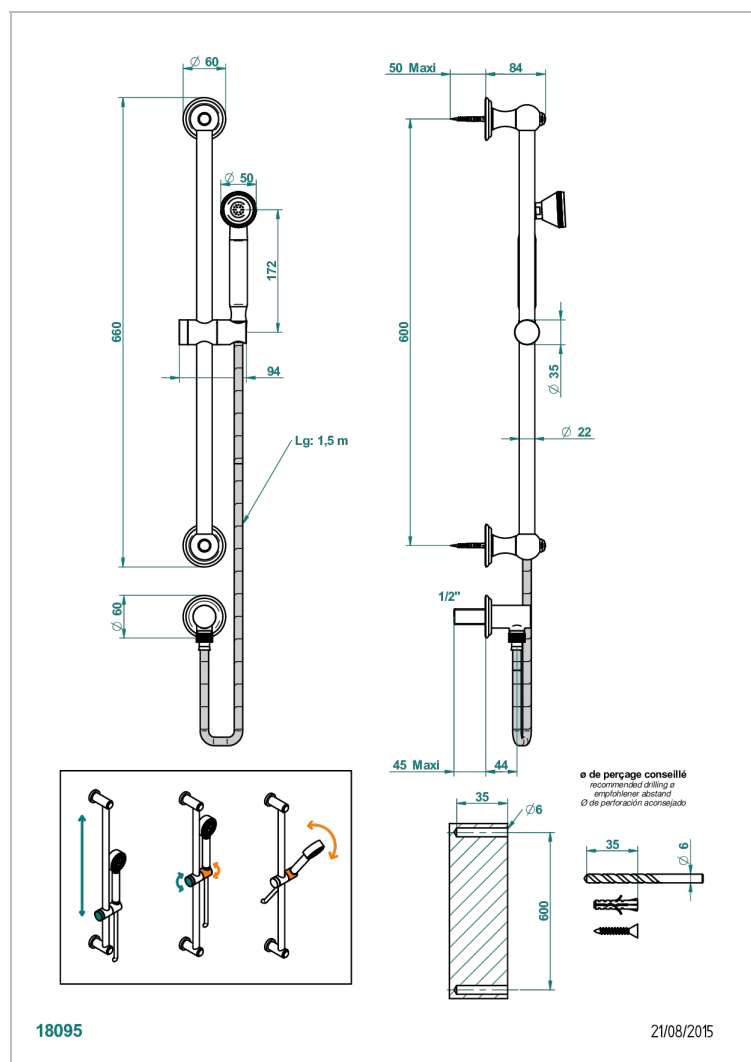

MANDARINE CRISTALLIA DIAMANT

U1K-59

Wall mounted turbojet handshower, 60 cm slidebar, hose, hook and elbow

CHARACTERISTIC

- Mandarine Cristallia Diamant
- Wall mounted turbojet handshower, 60 cm slidebar, hose, hook and elbow

TECHNICAL SPECS

- Recommandé : 3 bars (max. 5 bars) - Advised : 43,5 psi (max. 72 psi)
- 9,5 l/min à 3 bars (2.5 gpm at 43.5 psi)

AVAILABLE FINITIONS

Antique nickel - H28
Black ceram - D30
Blush PVD - H62
Brass color PVD - H49
Brown bronze color PVD - F33
Gold color PVD - H52

Nickel color PVD - H55
Polished chrome (color finish) - A02
Polished chrome / Polished gold (color finish) - G02
Polished gold (color finish) - F01
Polished nickel - B01
Soft gold - F30

Soft matt gold - F31
Umber PVD - H66
Varnished matt antique red copper (color finish) - H07