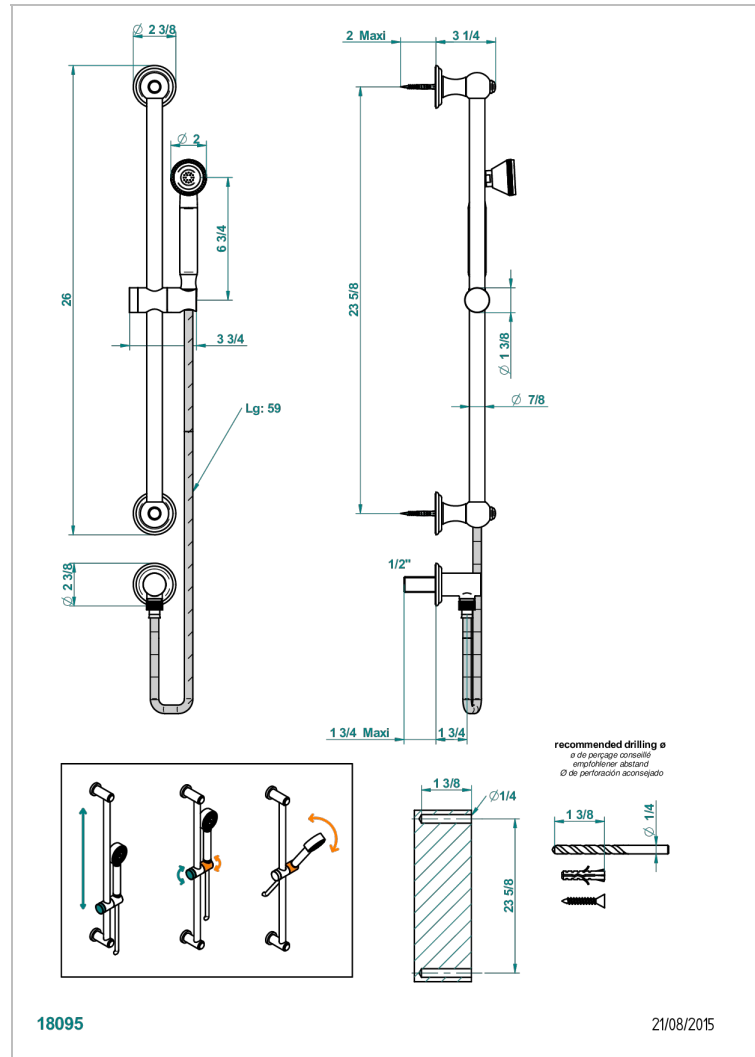

MANDARINE CRISTALLIA DIAMANT

U1K-59

Wall mounted turbojet handshower, 60 cm slidebar, hose, hook and elbow

CHARACTERISTIC

- Mandarine Cristallia Diamant
- Wall mounted turbojet handshower, 60 cm slidebar, hose, hook and elbow

TECHNICAL SPECS

- Recommandé : 3 bars (max. 5 bars) - Advised : 43,5 psi (max. 72 psi)
- 9,5 l/min à 3 bars (2.5 gpm at 43.5 psi)

AVAILABLE FINITIONS

Antique nickel - H28
Black ceram - D30
Blush PVD - H62
Brass color PVD - H49
Brown bronze color PVD - F33
Gold color PVD - H52

Nickel color PVD - H55
Polished chrome (color finish) - A02
Polished chrome / Polished gold (color finish) - G02
Polished gold (color finish) - F01
Polished nickel - B01
Soft gold - F30

Soft matt gold - F31
Umber PVD - H66
Varnished matt antique red copper (color finish) - H07