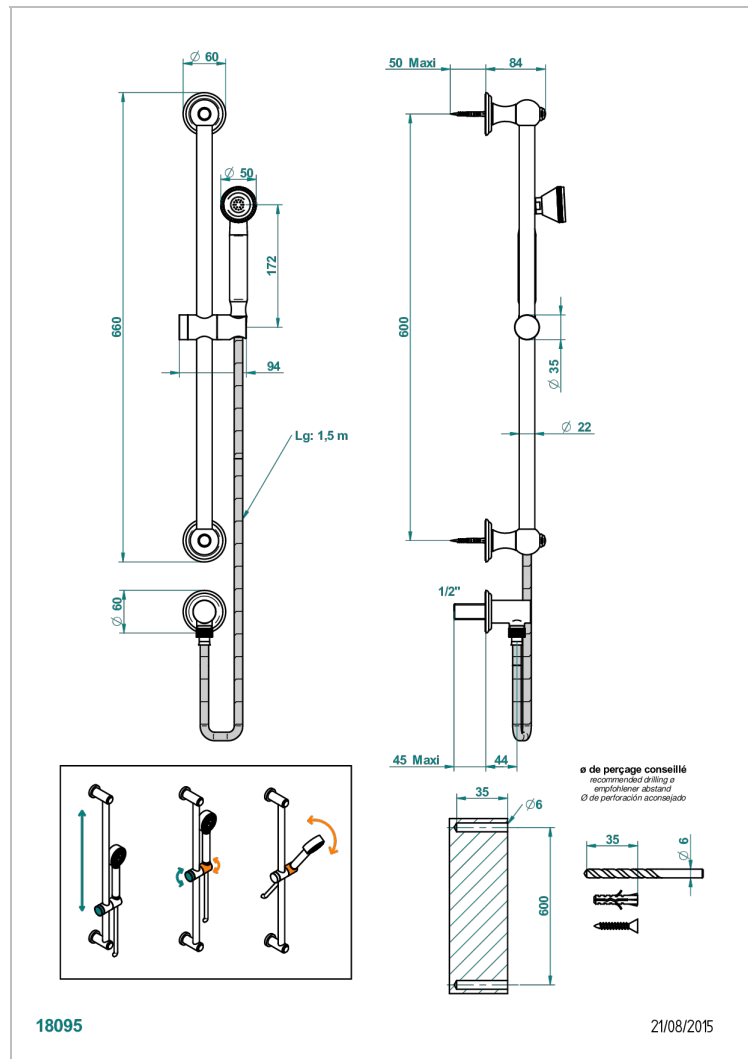

MANDARINE SATIN CRYSTAL

U1E-59

Wall mounted turbojet handshower, 60 cm slidebar, hose, hook and elbow

CHARACTERISTIC

- Mandarin Satin crystal
- Wall mounted turbojet handshower, 60 cm slidebar, hose, hook and elbow

TECHNICAL SPECS

- Recommandé : 3 bars (max. 5 bars) - Advised : 43,5 psi (max. 72 psi)
- 9,5 l/min à 3 bars (2.5 gpm at 43.5 psi)

AVAILABLE FINITIONS

Antique nickel - H28
Black ceram - D30
Blush PVD - H62
Brass color PVD - H49
Brown bronze color PVD - F33
Gold color PVD - H52

Nickel color PVD - H55
Polished chrome (color finish) - A02
Polished chrome / Polished gold (color finish) - G02
Polished gold (color finish) - F01
Polished nickel - B01
Soft gold - F30

Soft matt gold - F31
Umber PVD - H66
Varnished matt antique red copper (color finish) - H07