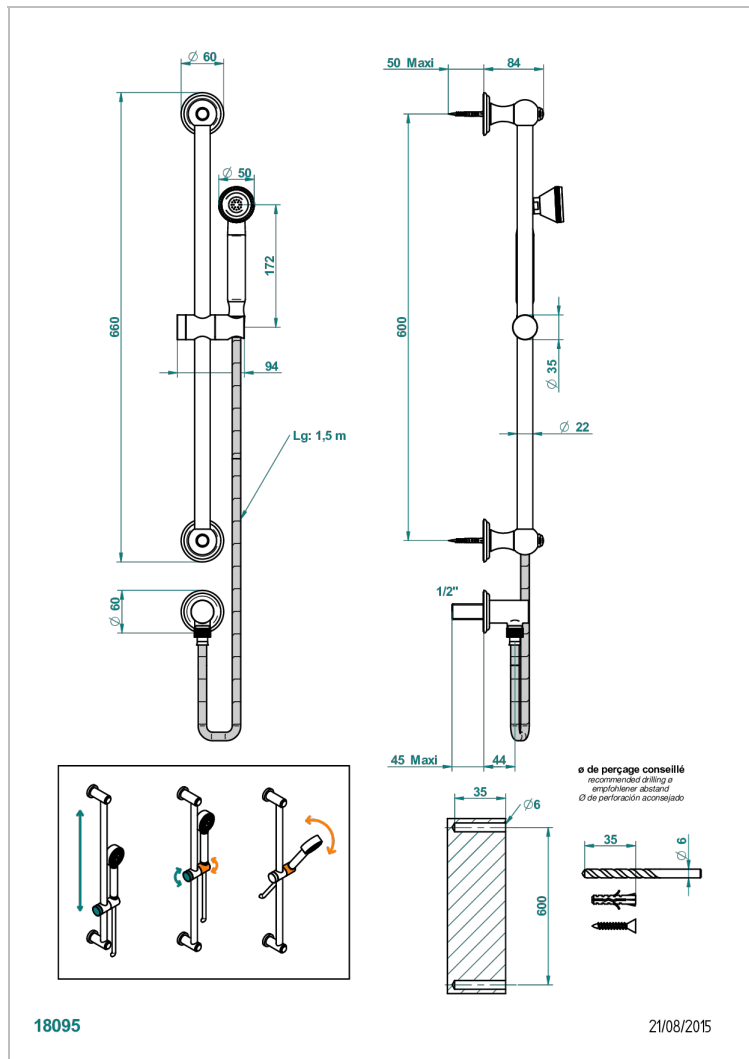

# MANDARINE SATIN CRYSTAL

U1E-59

Wall mounted turbojet handshower, 60 cm slidebar, hose, hook and elbow

## CHARACTERISTIC

- Mandarin Satin crystal
- Wall mounted turbojet handshower, 60 cm slidebar, hose, hook and elbow

## TECHNICAL SPECS

- Recommandé : 3 bars (max. 5 bars) - Advised : 43,5 psi (max. 72 psi)
- 9,5 l/min à 3 bars (2.5 gpm at 43.5 psi)

## AVAILABLE FINITIONS

Antique nickel - H28  
Black ceram - D30  
Blush PVD - H62  
Brass color PVD - H49  
Brown bronze color PVD - F33  
Gold color PVD - H52

Graphite PVD - H64  
Lacquered light bronze - D01  
Matt Umber PVD - H67  
Matt blush PVD - H60  
Matt brass color PVD - H50  
Matt brown bronze color PVD - F34