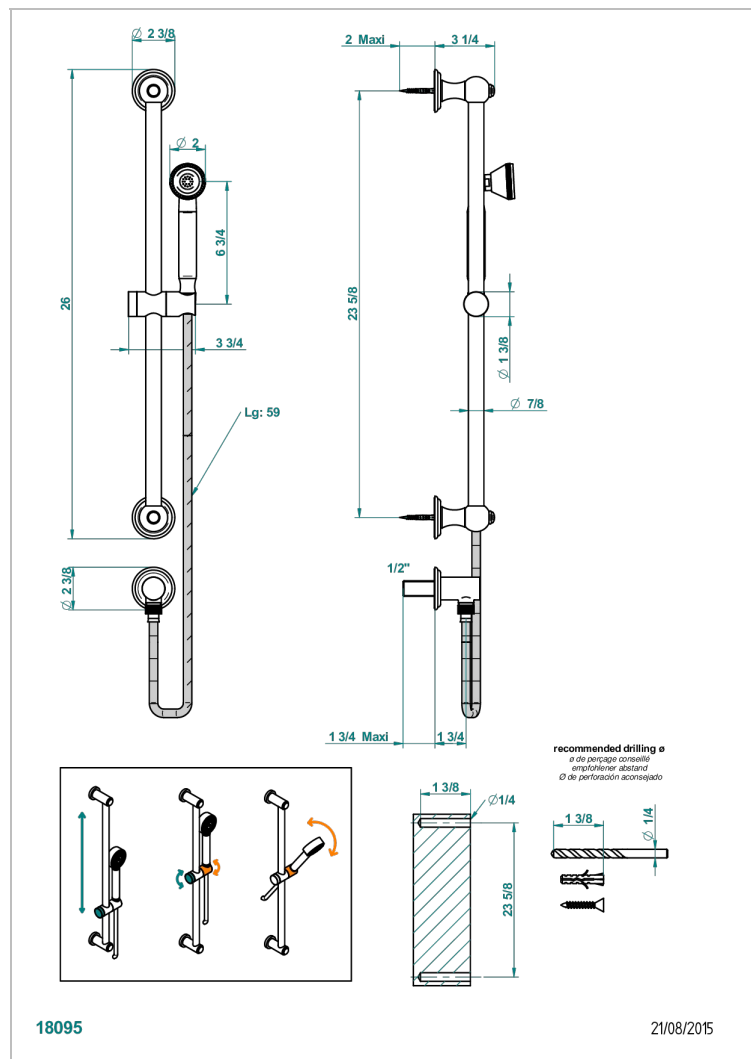

MANDARINE SATIN CRYSTAL

U1E-59

Wall mounted turbojet handshower, 60 cm slidebar, hose, hook and elbow

CHARACTERISTIC

- Mandarin Satin crystal
- Wall mounted turbojet handshower, 60 cm slidebar, hose, hook and elbow

TECHNICAL SPECS

- Recommandé : 3 bars (max. 5 bars) - Advised : 43,5 psi (max. 72 psi)
- 9,5 l/min à 3 bars (2.5 gpm at 43.5 psi)

AVAILABLE FINITIONS

Antique nickel - H28
Black ceram - D30
Blush PVD - H62
Brass color PVD - H49
Brown bronze color PVD - F33
Gold color PVD - H52

Nickel color PVD - H55
Polished chrome (color finish) - A02
Polished chrome / Polished gold (color finish) - G02
Polished gold (color finish) - F01
Polished nickel - B01
Soft gold - F30

Soft matt gold - F31
Umber PVD - H66
Varnished matt antique red copper (color finish) - H07