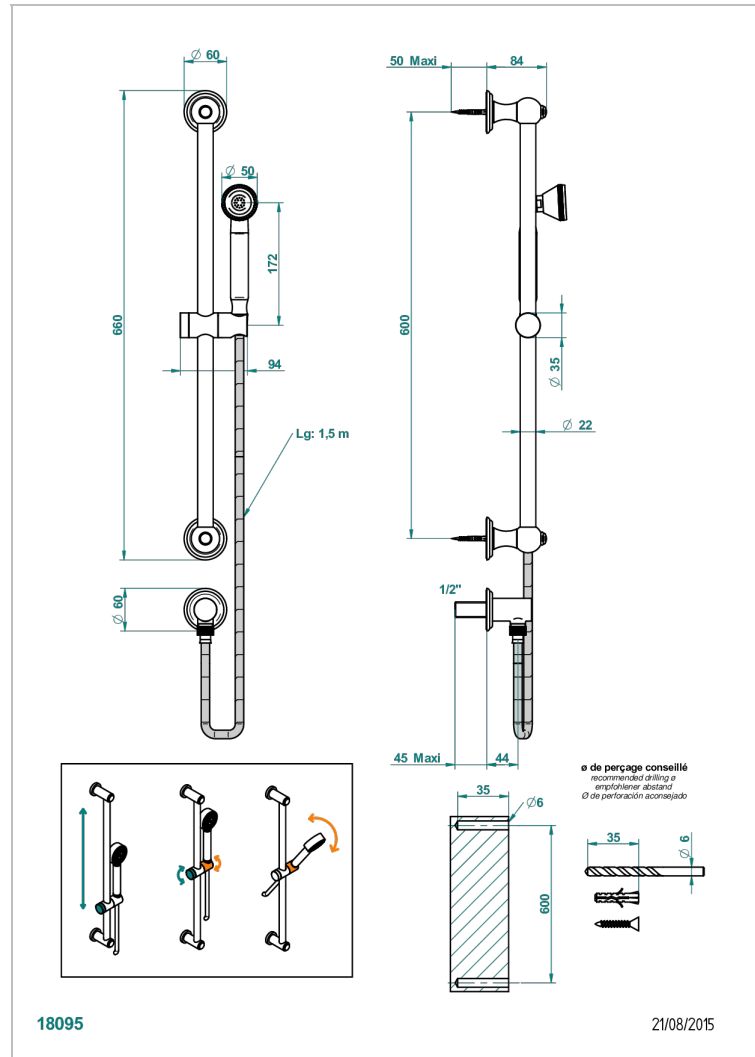

MANDARINE CLEAR CRYSTAL

U1D-59

Wall mounted turbojet handshower, 60 cm slidebar, hose, hook and elbow

CHARACTERISTIC

- Mandarine Clear crystal
- Wall mounted turbojet handshower, 60 cm slidebar, hose, hook and elbow

TECHNICAL SPECS

- Recommandé : 3 bars (max. 5 bars) - Advised : 43,5 psi (max. 72 psi)
- 9,5 l/min à 3 bars (2.5 gpm at 43.5 psi)

AVAILABLE FINITIONS

Antique nickel - H28
Black ceram - D30
Blush PVD - H62
Brass color PVD - H49
Brown bronze color PVD - F33
Gold color PVD - H52

Nickel color PVD - H55
Polished chrome (color finish) - A02
Polished chrome / Polished gold (color finish) - G02
Polished gold (color finish) - F01
Polished nickel - B01
Soft gold - F30

Soft matt gold - F31
Umber PVD - H66
Varnished matt antique red copper (color finish) - H07