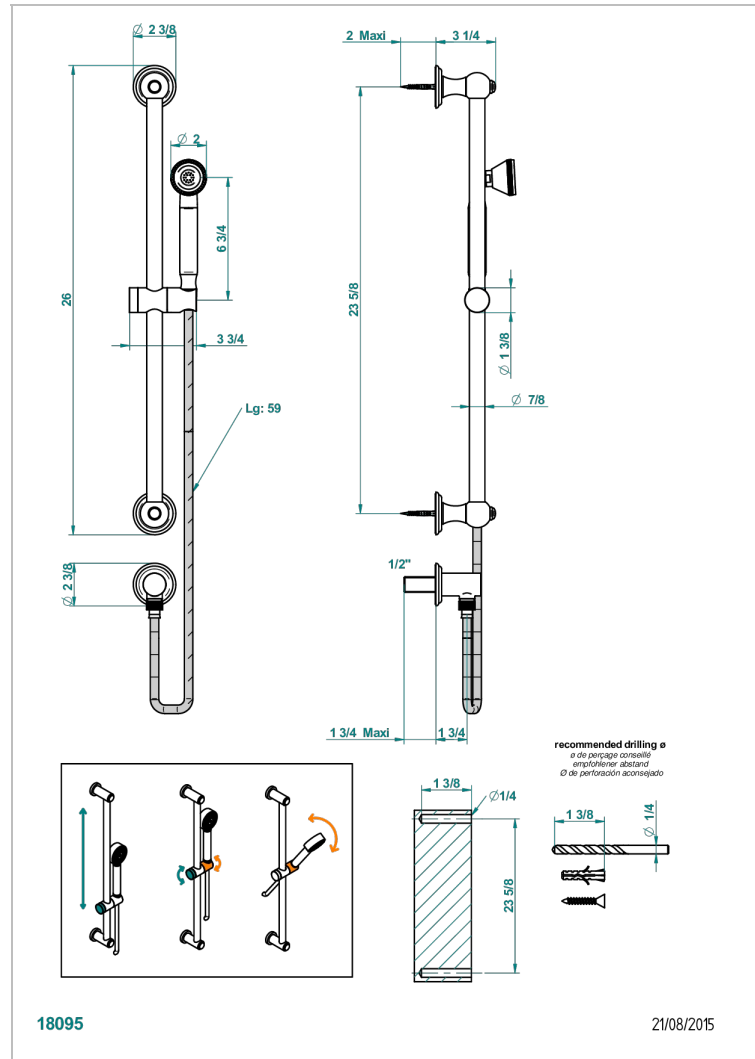

MANDARINE CLEAR CRYSTAL

U1D-59

Wall mounted turbojet handshower, 60 cm slidebar, hose, hook and elbow

CHARACTERISTIC

- Mandarine Clear crystal
- Wall mounted turbojet handshower, 60 cm slidebar, hose, hook and elbow

TECHNICAL SPECS

- Recommandé : 3 bars (max. 5 bars) - Advised : 43,5 psi (max. 72 psi)
- 9,5 l/min à 3 bars (2.5 gpm at 43.5 psi)

AVAILABLE FINITIONS

Antique nickel - H28
Black ceram - D30
Blush PVD - H62
Brass color PVD - H49
Brown bronze color PVD - F33
Gold color PVD - H52

Nickel color PVD - H55
Polished chrome (color finish) - A02
Polished chrome / Polished gold (color finish) - G02
Polished gold (color finish) - F01
Polished nickel - B01
Soft gold - F30

Soft matt gold - F31
Umber PVD - H66
Varnished matt antique red copper (color finish) - H07