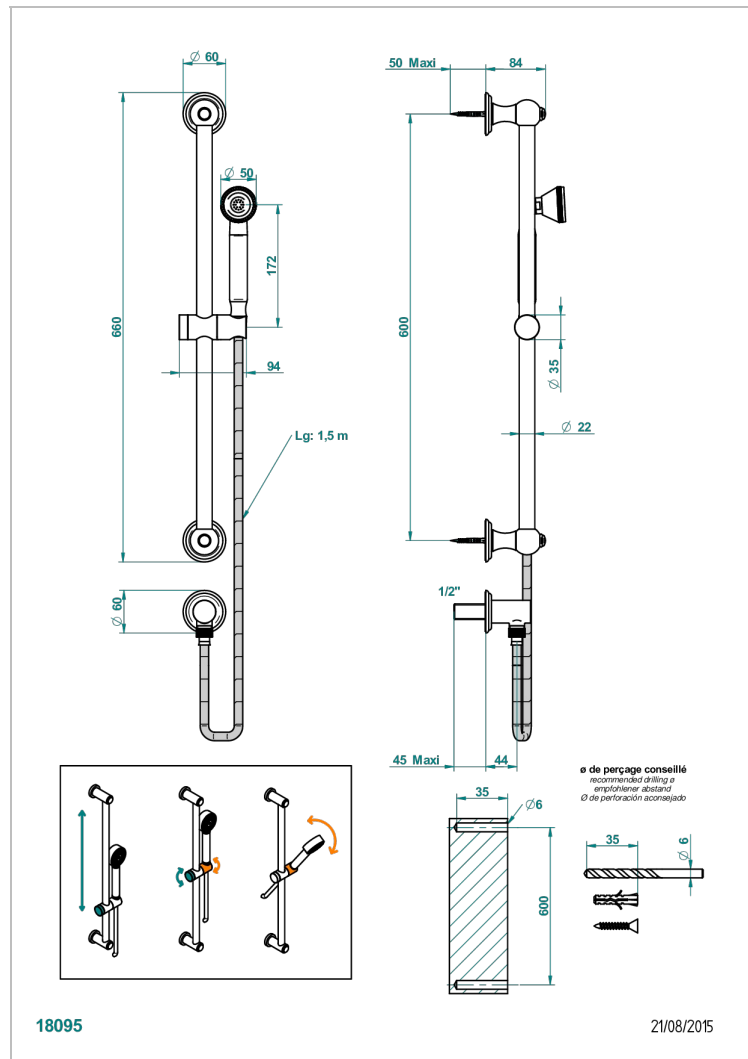

MANDARINE CLEAR CRYSTAL

U1D-59

Wall mounted turbojet handshower, 60 cm slidebar, hose, hook and elbow

CHARACTERISTIC

- Mandarine Clear crystal
- Wall mounted turbojet handshower, 60 cm slidebar, hose, hook and elbow

TECHNICAL SPECS

- Recommandé : 3 bars (max. 5 bars) - Advised : 43,5 psi (max. 72 psi)
- 9,5 l/min à 3 bars (2.5 gpm at 43.5 psi)

AVAILABLE FINITIONS

Antique nickel - H28
Black ceram - D30
Blush PVD - H62
Brass color PVD - H49
Brown bronze color PVD - F33
Gold color PVD - H52

Nickel color PVD - H55
Polished chrome (color finish) - A02
Polished chrome / Polished gold (color finish) - G02
Polished gold (color finish) - F01
Polished nickel - B01
Soft gold - F30

Soft matt gold - F31
Umber PVD - H66
Varnished matt antique red copper (color finish) - H07