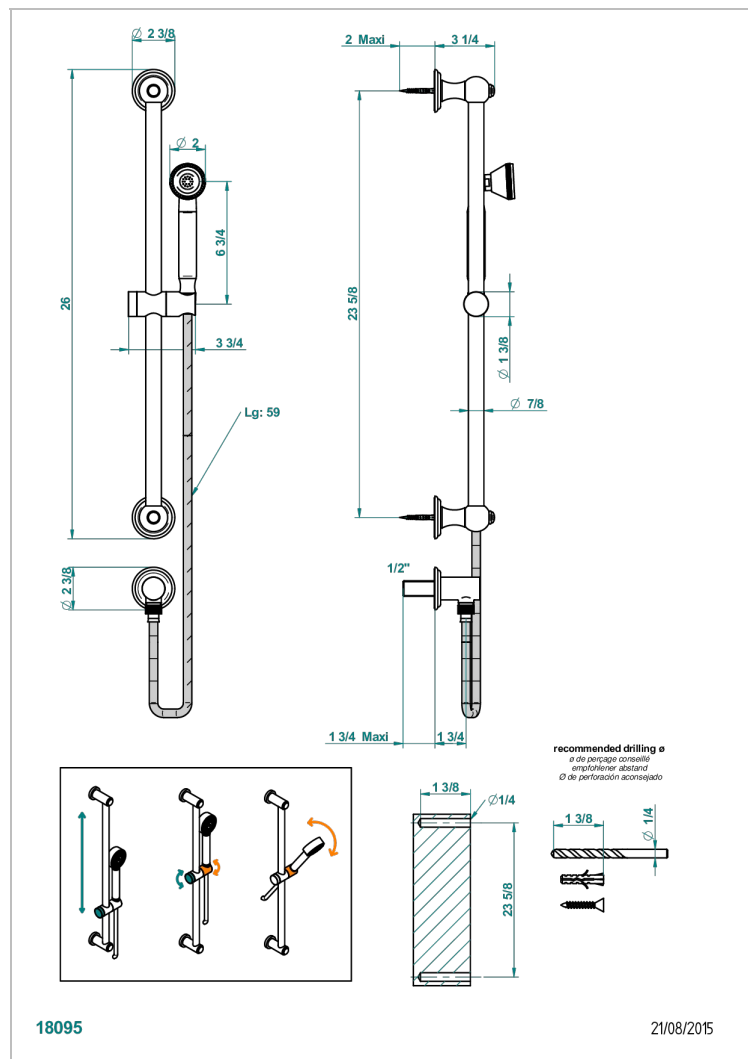

MANDARINE CLEAR CRYSTAL

U1D-59

Wall mounted turbojet handshower, 60 cm slidebar, hose, hook and elbow

CHARACTERISTIC

- Mandarine Clear crystal
- Wall mounted turbojet handshower, 60 cm slidebar, hose, hook and elbow

TECHNICAL SPECS

- Recommandé : 3 bars (max. 5 bars) - Advised : 43,5 psi (max. 72 psi)
- 9,5 l/min à 3 bars (2.5 gpm at 43.5 psi)

AVAILABLE FINITIONS

Antique nickel - H28
Black ceram - D30
Blush PVD - H62
Brass color PVD - H49
Brown bronze color PVD - F33
Gold color PVD - H52

Nickel color PVD - H55
Polished chrome (color finish) - A02
Polished chrome / Polished gold (color finish) - G02
Polished gold (color finish) - F01
Polished nickel - B01
Soft gold - F30

Soft matt gold - F31
Umber PVD - H66
Varnished matt antique red copper (color finish) - H07