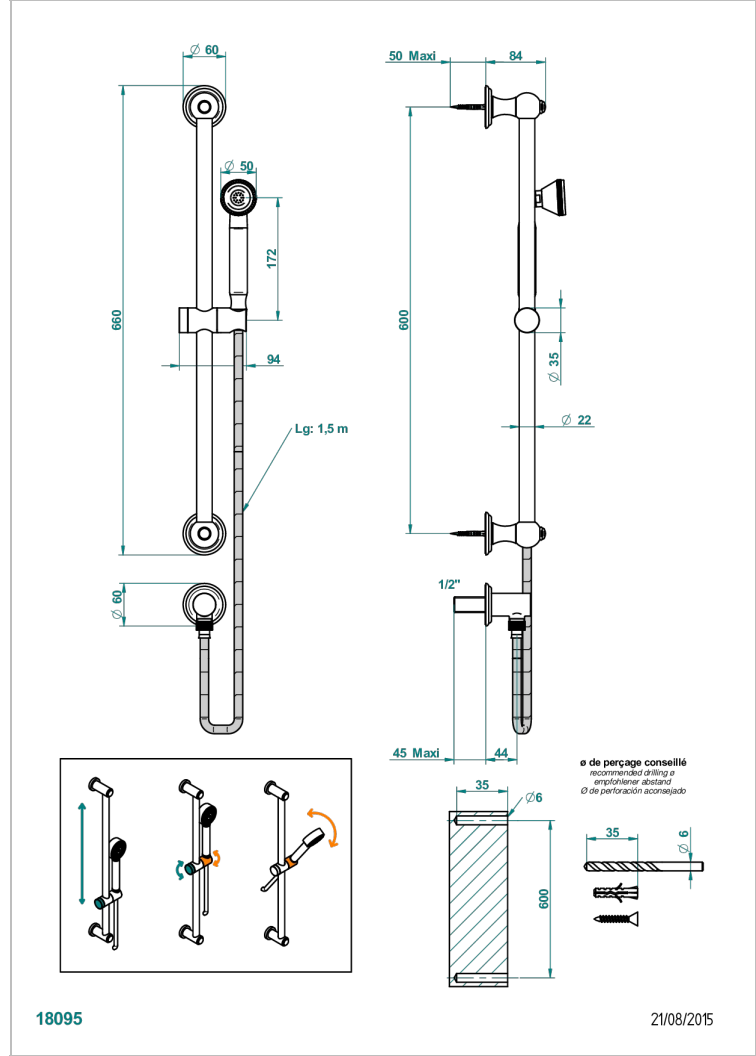

MANDARINE METAL

U1A-59

Wall mounted turbojet handshower, 60 cm slidebar, hose, hook and elbow

CHARACTERISTIC

- Mandarin Metal
- Wall mounted turbojet handshower, 60 cm slidebar, hose, hook and elbow

TECHNICAL SPECS

- Recommandé : 3 bars (max. 5 bars) - Advised : 43,5 psi (max. 72 psi)
- 9,5 l/min à 3 bars (2.5 gpm at 43.5 psi)

AVAILABLE FINITIONS

- | | | | | |
|------------------------------|-----------------------------------|----------------------------------|--|--|
| Antique nickel - H28 | Graphite PVD - H64 | Matt chrome - C02 | Nickel color PVD - H55 | Soft matt gold - F31 |
| Black ceram - D30 | Lacquered light bronze - D01 | Matt gold - F07 | Polished chrome (color finish) - A02 | Umber PVD - H66 |
| Blush PVD - H62 | Matt Umber PVD - H67 | Matt gold color PVD - H53 | Polished chrome / Polished gold (color finish) - G02 | Varnished matt antique red copper (color finish) - H07 |
| Brass color PVD - H49 | Matt blush PVD - H60 | Matt graphite PVD - H65 | Polished gold (color finish) - F01 | |
| Brown bronze color PVD - F33 | Matt brass color PVD - H50 | Matt nickel (color finish) - C01 | Polished nickel - B01 | |
| Gold color PVD - H52 | Matt brown bronze color PVD - F34 | Matt nickel color PVD - H56 | Soft gold - F30 | |