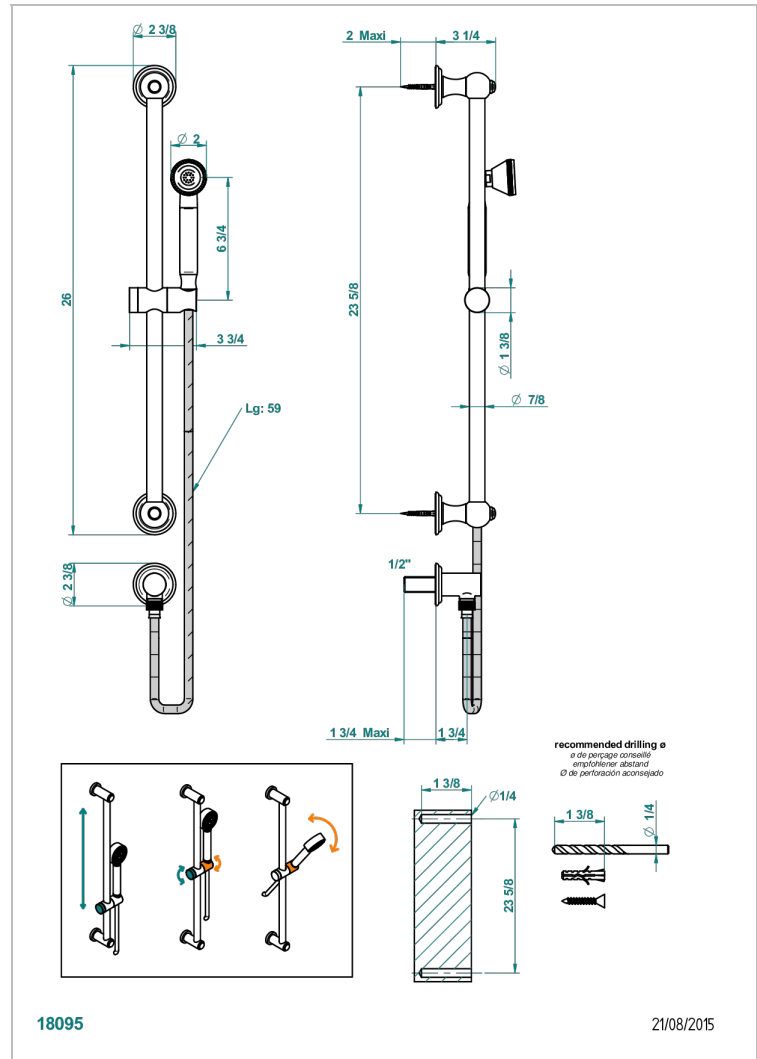

MANDARINE METAL

U1A-59

Wall mounted turbojet handshower, 60 cm slidebar, hose, hook and elbow

CHARACTERISTIC

- Mandarine Metal
- Wall mounted turbojet handshower, 60 cm slidebar, hose, hook and elbow

TECHNICAL SPECS

- Recommandé : 3 bars (max. 5 bars) - Advised : 43,5 psi (max. 72 psi)
- 9,5 l/min à 3 bars (2.5 gpm at 43.5 psi)

AVAILABLE FINITIONS

Antique nickel - H28
Black ceram - D30
Blush PVD - H62
Brass color PVD - H49
Brown bronze color PVD - F33
Gold color PVD - H52

Nickel color PVD - H55
Polished chrome (color finish) - A02
Polished chrome / Polished gold (color finish) - G02
Polished gold (color finish) - F01
Polished nickel - B01
Soft gold - F30

Soft matt gold - F31
Umber PVD - H66
Varnished matt antique red copper (color finish) - H07