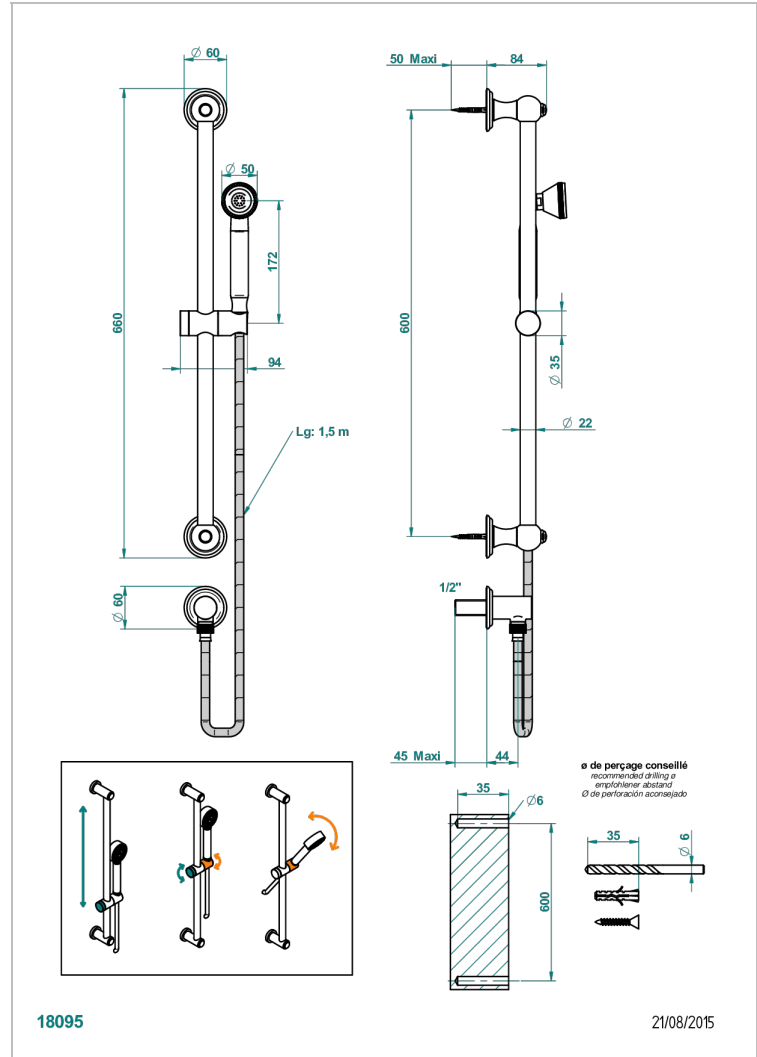

MANDARINE METAL

U1A-59

Wall mounted turbojet handshower, 60 cm slidebar, hose, hook and elbow

CHARACTERISTIC

- Mandarin Metal
- Wall mounted turbojet handshower, 60 cm slidebar, hose, hook and elbow

TECHNICAL SPECS

- Recommandé : 3 bars (max. 5 bars) - Advised : 43,5 psi (max. 72 psi)
- 9,5 l/min à 3 bars (2.5 gpm at 43.5 psi)

AVAILABLE FINITIONS

Antique nickel - H28
Black ceram - D30
Blush PVD - H62
Brass color PVD - H49
Brown bronze color PVD - F33
Gold color PVD - H52

Nickel color PVD - H55
Polished chrome (color finish) - A02
Polished chrome / Polished gold (color finish) - G02
Polished gold (color finish) - F01
Polished nickel - B01
Soft gold - F30

Soft matt gold - F31
Umber PVD - H66
Varnished matt antique red copper (color finish) - H07