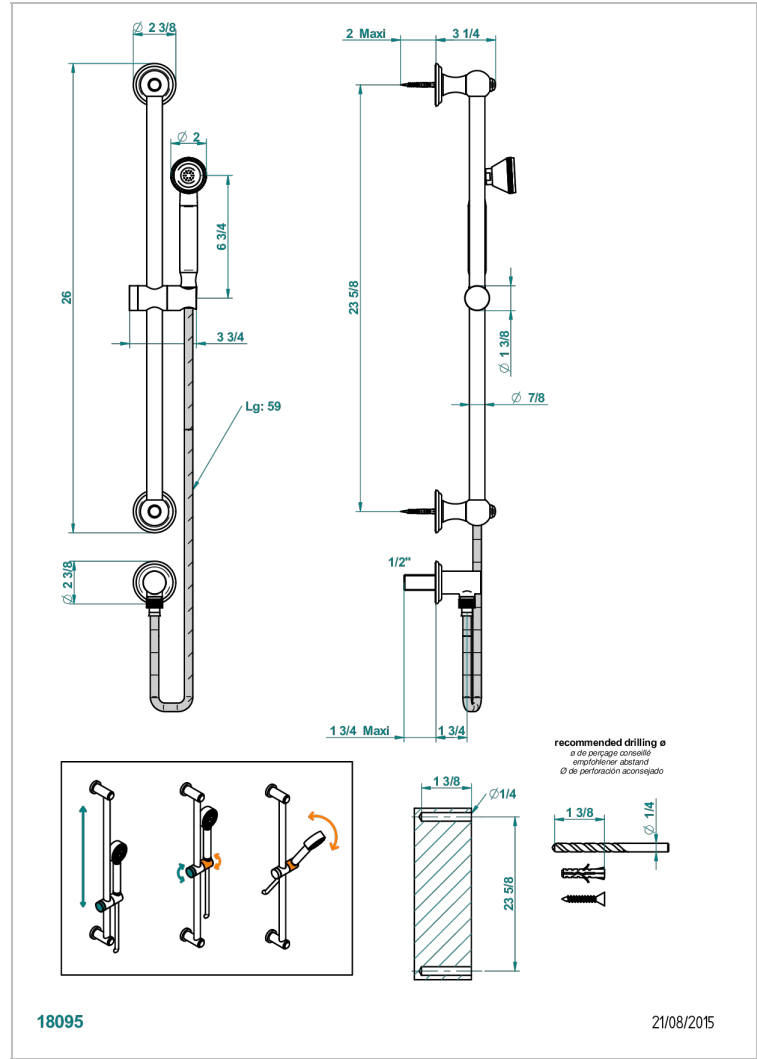

Wall mounted turbojet handshower, 60 cm slidebar, hose, hook and elbow

## CHARACTERISTIC

- Najem
- Wall mounted turbojet handshower, 60 cm slidebar, hose, hook and elbow

## TECHNICAL SPECS

- Recommandé : 3 bars (max. 5 bars) - Advised : 43,5 psi (max. 72 psi)
- 9,5 l/min à 3 bars (2.5 gpm at 43.5 psi)