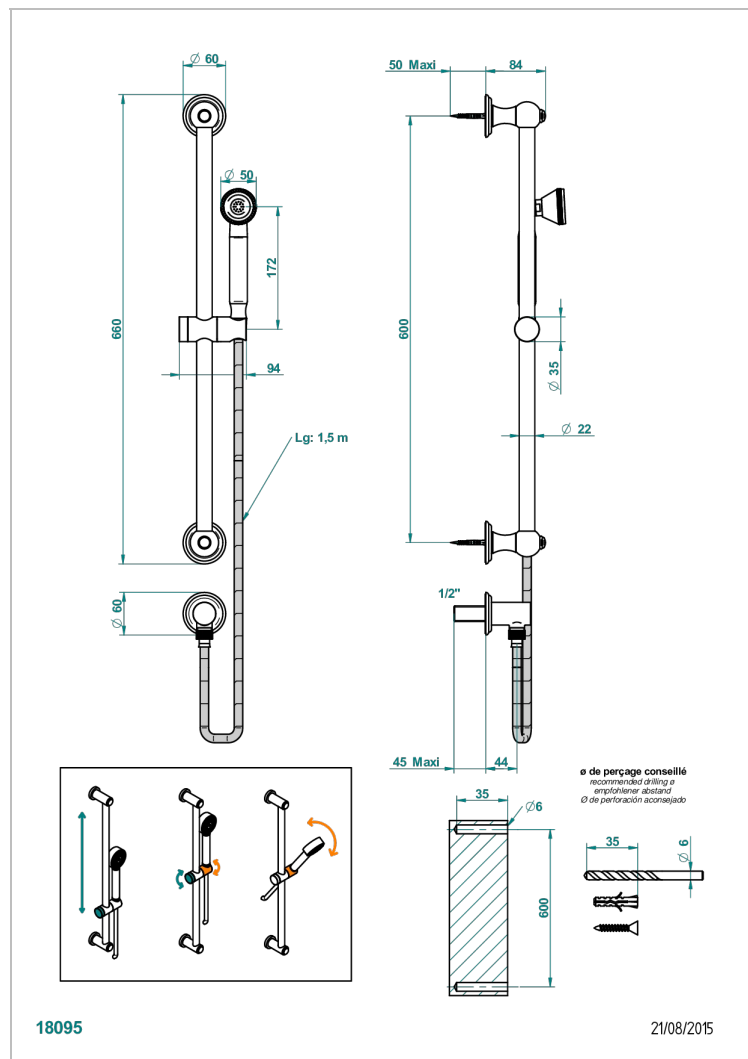

Wall mounted turbojet handshower, 60 cm slidebar, hose, hook and elbow

CHARACTERISTIC

- Najem
- Wall mounted turbojet handshower, 60 cm slidebar, hose, hook and elbow

TECHNICAL SPECS

- Recommandé : 3 bars (max. 5 bars) - Advised : 43,5 psi (max. 72 psi)
- 9,5 l/min à 3 bars (2.5 gpm at 43.5 psi)

AVAILABLE FINITIONS

Antique nickel - H28
Black ceram - D30
Blush PVD - H62
Brass color PVD - H49
Brown bronze color PVD - F33
Gold color PVD - H52

Graphite PVD - H64
Lacquered light bronze - D01
Matt Umber PVD - H67
Matt blush PVD - H60
Matt brass color PVD - H50
Matt brown bronze color PVD - F34