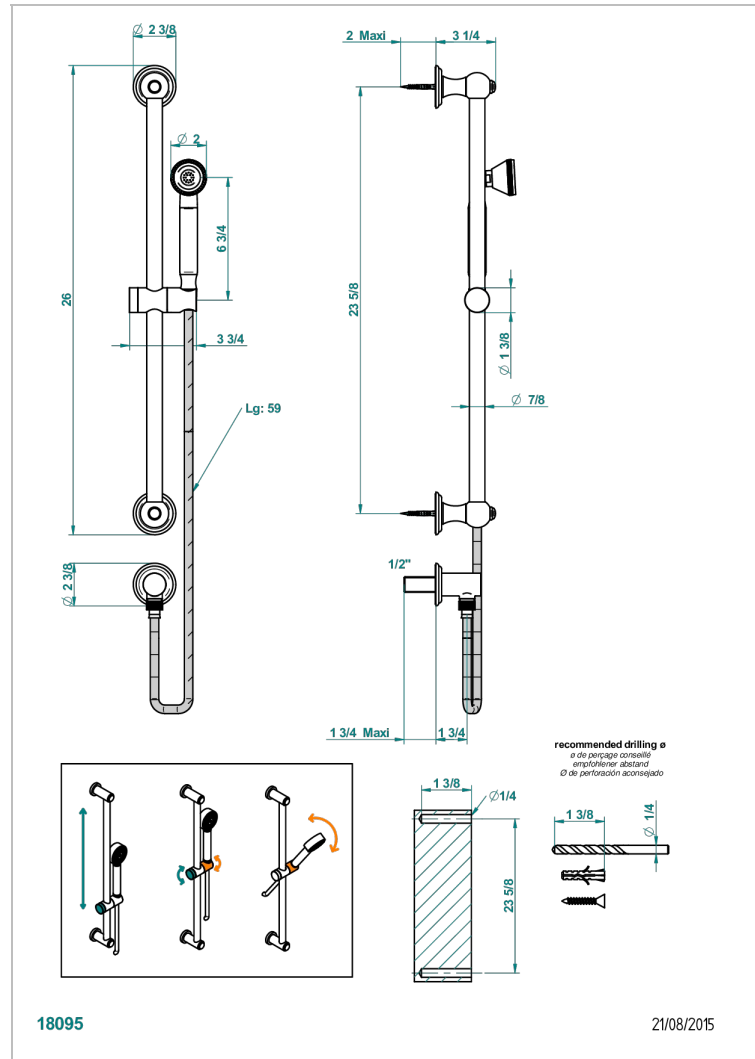

JAIPUR BLACK ONYX

A9C-59

Wall mounted turbojet handshower, 60 cm slidebar, hose, hook and elbow

CHARACTERISTIC

- Jaipur Black Onyx
- Wall mounted turbojet handshower, 60 cm slidebar, hose, hook and elbow

TECHNICAL SPECS

- Recommandé : 3 bars (max. 5 bars) - Advised : 43,5 psi (max. 72 psi)
- 9,5 l/min à 3 bars (2.5 gpm at 43.5 psi)

AVAILABLE FINITIONS

Antique nickel - H28
Black ceram - D30
Blush PVD - H62
Brass color PVD - H49
Brown bronze color PVD - F33
Gold color PVD - H52

Nickel color PVD - H55
Polished chrome (color finish) - A02
Polished chrome / Polished gold (color finish) - G02
Polished gold (color finish) - F01
Polished nickel - B01
Soft gold - F30

Soft matt gold - F31
Umber PVD - H66
Varnished matt antique red copper (color finish) - H07