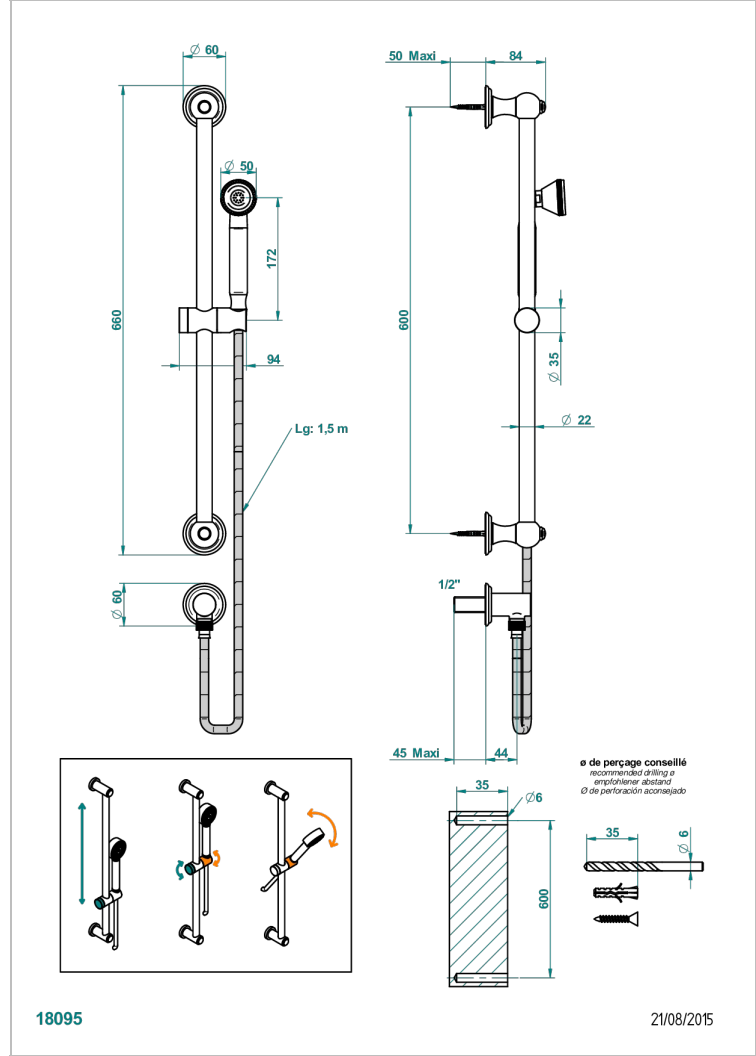

JAIPUR BLACK ONYX

A9C-59

Wall mounted turbojet handshower, 60 cm slidebar, hose, hook and elbow

CHARACTERISTIC

- Jaipur Black Onyx
- Wall mounted turbojet handshower, 60 cm slidebar, hose, hook and elbow

TECHNICAL SPECS

- Recommandé : 3 bars (max. 5 bars) - Advised : 43,5 psi (max. 72 psi)
- 9,5 l/min à 3 bars (2.5 gpm at 43.5 psi)

AVAILABLE FINITIONS

- | | | | | |
|------------------------------|-----------------------------------|----------------------------------|--|--|
| Antique nickel - H28 | Graphite PVD - H64 | Matt chrome - C02 | Nickel color PVD - H55 | Soft matt gold - F31 |
| Black ceram - D30 | Lacquered light bronze - D01 | Matt gold - F07 | Polished chrome (color finish) - A02 | Umber PVD - H66 |
| Blush PVD - H62 | Matt Umber PVD - H67 | Matt gold color PVD - H53 | Polished chrome / Polished gold (color finish) - G02 | Varnished matt antique red copper (color finish) - H07 |
| Brass color PVD - H49 | Matt blush PVD - H60 | Matt graphite PVD - H65 | Polished gold (color finish) - F01 | |
| Brown bronze color PVD - F33 | Matt brass color PVD - H50 | Matt nickel (color finish) - C01 | Polished nickel - B01 | |
| Gold color PVD - H52 | Matt brown bronze color PVD - F34 | Matt nickel color PVD - H56 | Soft gold - F30 | |