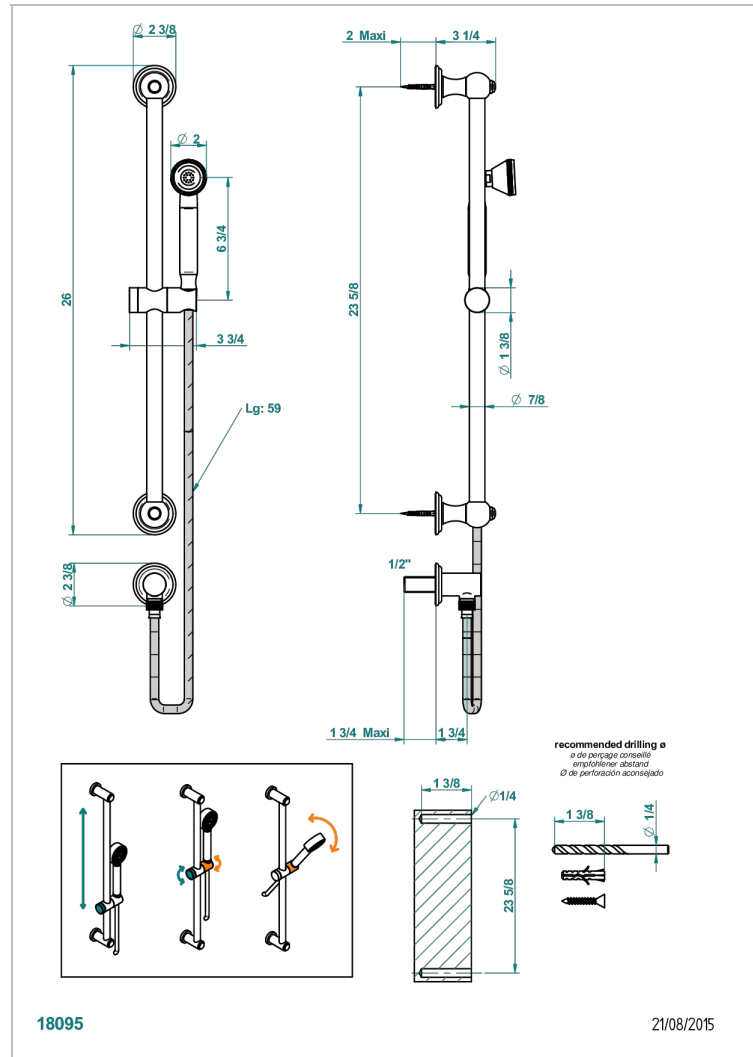

JAIPUR BLACK ONYX

A9C-59

Wall mounted turbojet handshower, 60 cm slidebar, hose, hook and elbow

CHARACTERISTIC

- Jaipur Black Onyx
- Wall mounted turbojet handshower, 60 cm slidebar, hose, hook and elbow

TECHNICAL SPECS

- Recommandé : 3 bars (max. 5 bars) - Advised : 43,5 psi (max. 72 psi)
- 9,5 l/min à 3 bars (2.5 gpm at 43.5 psi)

AVAILABLE FINITIONS

Antique nickel - H28
Black ceram - D30
Blush PVD - H62
Brass color PVD - H49
Brown bronze color PVD - F33
Gold color PVD - H52

Nickel color PVD - H55
Polished chrome (color finish) - A02
Polished chrome / Polished gold (color finish) - G02
Polished gold (color finish) - F01
Polished nickel - B01
Soft gold - F30

Soft matt gold - F31
Umber PVD - H66
Varnished matt antique red copper (color finish) - H07