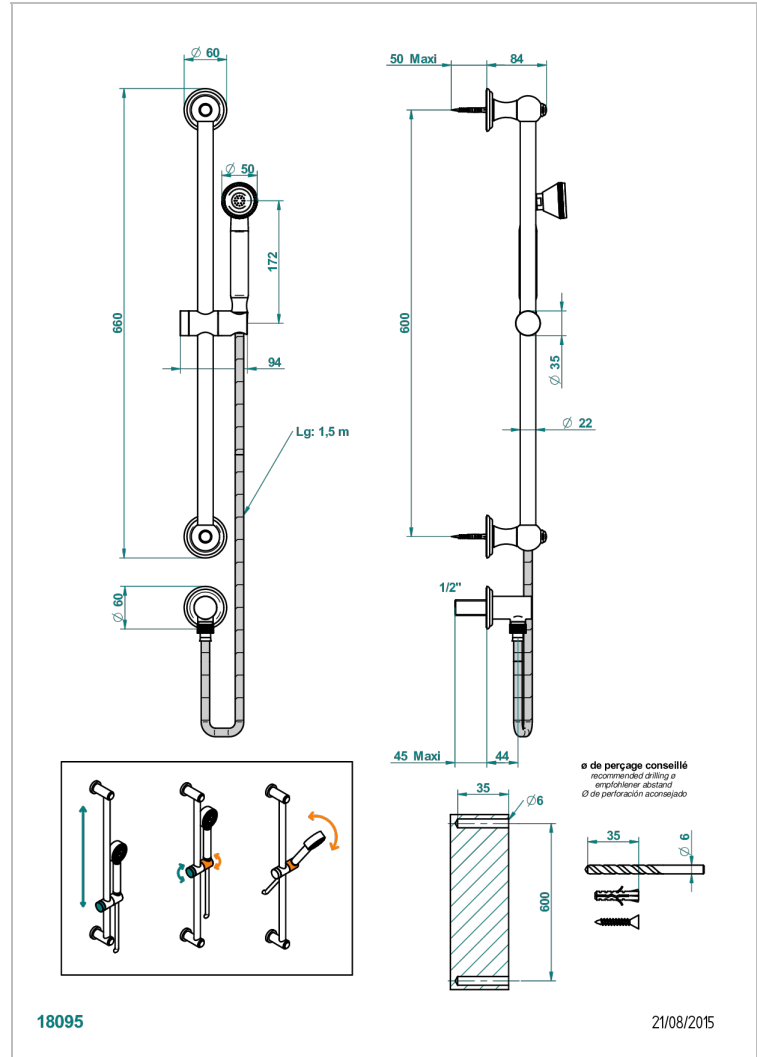

JAIPUR SATIN CRYSTAL

A9B-59

Wall mounted turbojet handshower, 60 cm slidebar, hose, hook and elbow

THG[®]
PARIS

CHARACTERISTIC

- Jaipur Satin crystal
- Wall mounted turbojet handshower, 60 cm slidebar, hose, hook and elbow

TECHNICAL SPECS

- Recommandé : 3 bars (max. 5 bars) - Advised : 43,5 psi (max. 72 psi)
- 9,5 l/min à 3 bars (2.5 gpm at 43.5 psi)

AVAILABLE FINITIONS

Antique nickel - H28
Black ceram - D30
Blush PVD - H62
Brass color PVD - H49
Brown bronze color PVD - F33
Gold color PVD - H52

Nickel color PVD - H55
Polished chrome (color finish) - A02
Polished chrome / Polished gold (color finish) - G02
Polished gold (color finish) - F01
Polished nickel - B01
Soft gold - F30

Soft matt gold - F31
Umber PVD - H66
Varnished matt antique red copper (color finish) - H07