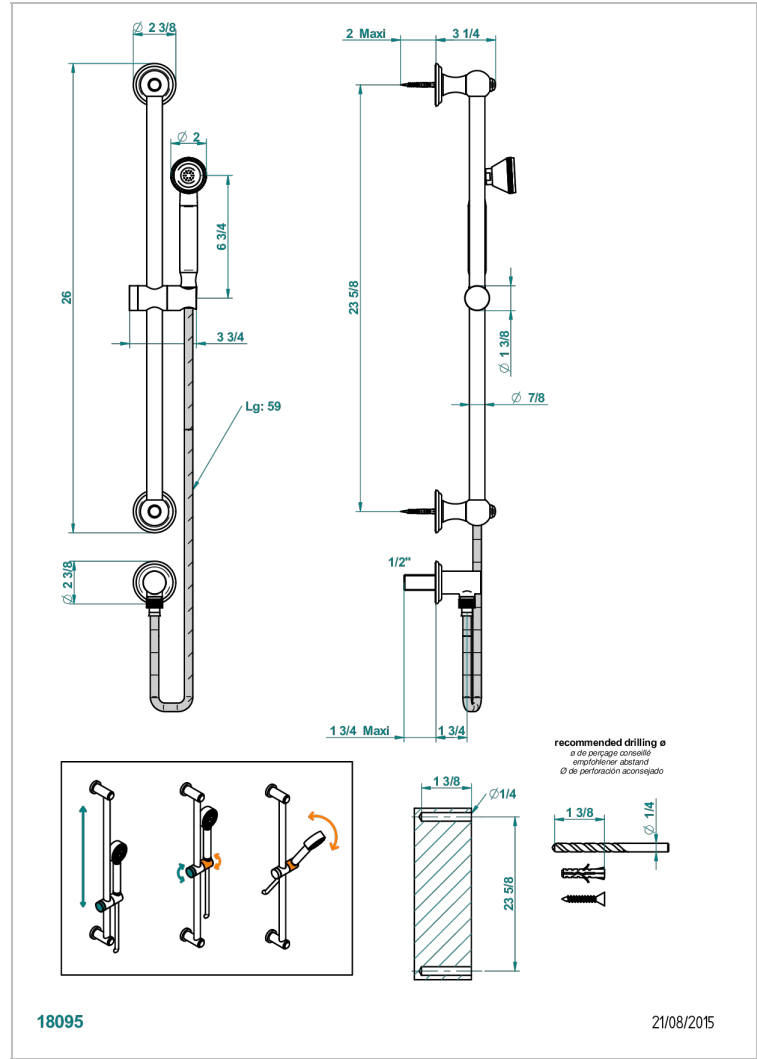

JAIPUR SATIN CRYSTAL

A9B-59

Wall mounted turbojet handshower, 60 cm slidebar, hose, hook and elbow

CHARACTERISTIC

- Jaipur Satin crystal
- Wall mounted turbojet handshower, 60 cm slidebar, hose, hook and elbow

TECHNICAL SPECS

- Recommandé : 3 bars (max. 5 bars) - Advised : 43,5 psi (max. 72 psi)
- 9,5 l/min à 3 bars (2.5 gpm at 43.5 psi)

AVAILABLE FINITIONS

Antique nickel - H28
Black ceram - D30
Blush PVD - H62
Brass color PVD - H49
Brown bronze color PVD - F33
Gold color PVD - H52

Nickel color PVD - H55
Polished chrome (color finish) - A02
Polished chrome / Polished gold (color finish) - G02
Polished gold (color finish) - F01
Polished nickel - B01
Soft gold - F30

Soft matt gold - F31
Umber PVD - H66
Varnished matt antique red copper (color finish) - H07