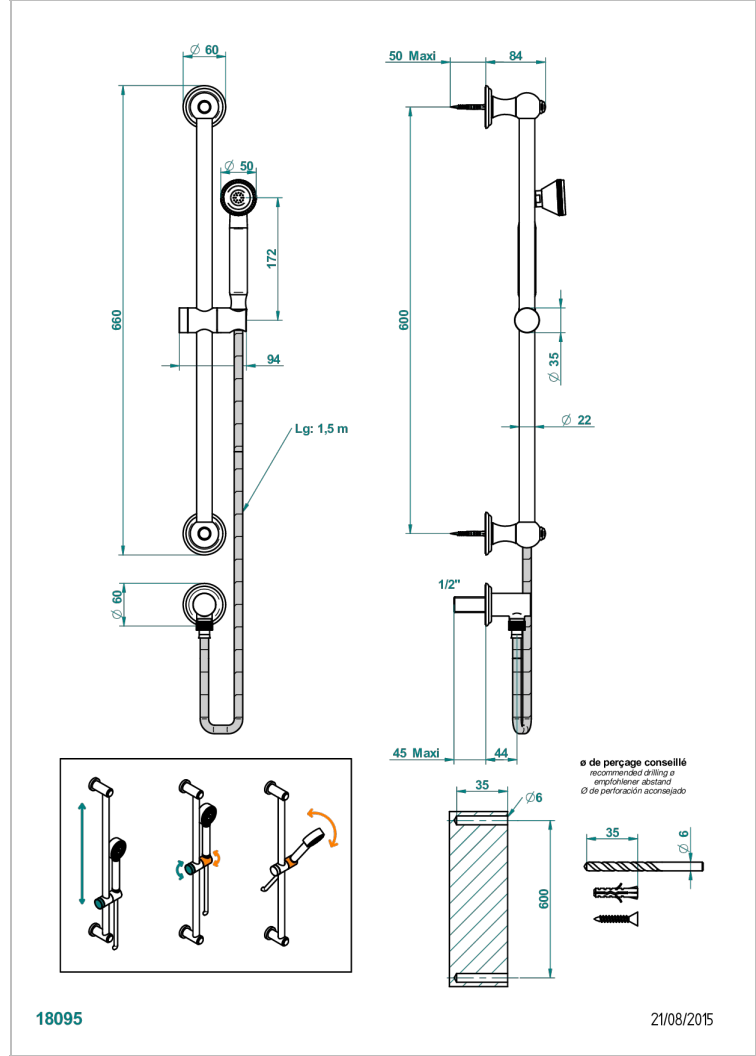

JAIPUR SATIN CRYSTAL

A9B-59

Wall mounted turbojet handshower, 60 cm slidebar, hose, hook and elbow

THG[®]
PARIS

CHARACTERISTIC

- Jaipur Satin crystal
- Wall mounted turbojet handshower, 60 cm slidebar, hose, hook and elbow

TECHNICAL SPECS

- Recommandé : 3 bars (max. 5 bars) - Advised : 43,5 psi (max. 72 psi)
- 9,5 l/min à 3 bars (2.5 gpm at 43.5 psi)

AVAILABLE FINITIONS

Antique nickel - H28
Black ceram - D30
Blush PVD - H62
Brass color PVD - H49
Brown bronze color PVD - F33
Gold color PVD - H52

Nickel color PVD - H55
Polished chrome (color finish) - A02
Polished chrome / Polished gold (color finish) - G02
Polished gold (color finish) - F01
Polished nickel - B01
Soft gold - F30

Soft matt gold - F31
Umber PVD - H66
Varnished matt antique red copper (color finish) - H07