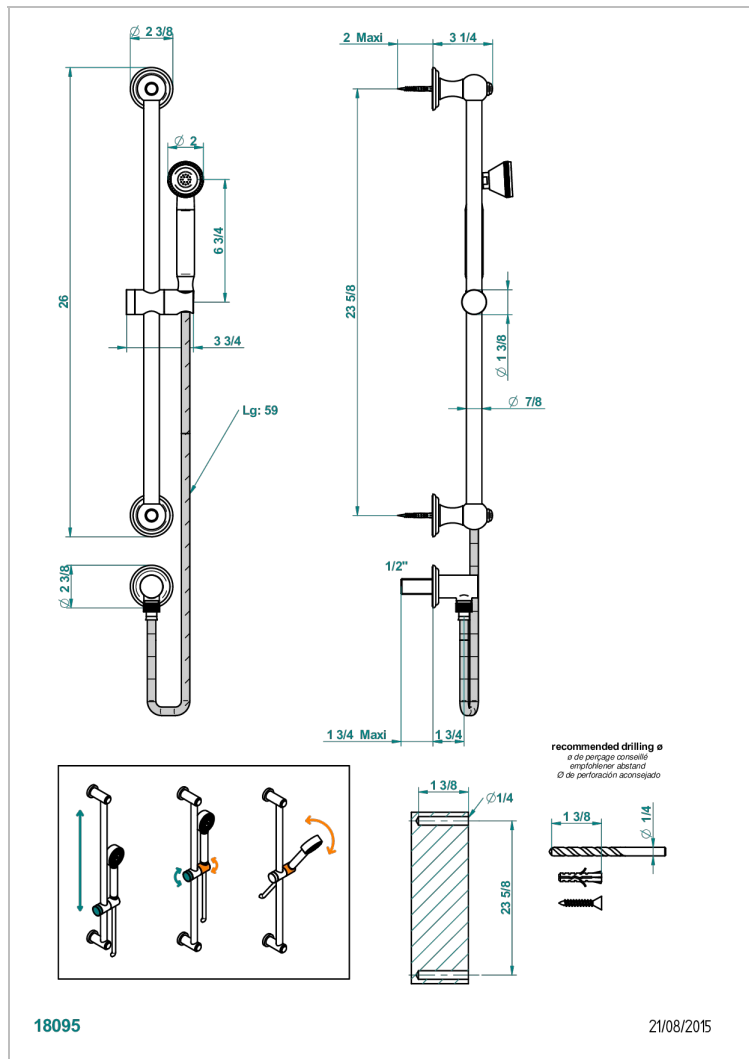

JAIPUR SATIN CRYSTAL

A9B-59

Wall mounted turbojet handshower, 60 cm slidebar, hose, hook and elbow

CHARACTERISTIC

- Jaipur Satin crystal
- Wall mounted turbojet handshower, 60 cm slidebar, hose, hook and elbow

TECHNICAL SPECS

- Recommandé : 3 bars (max. 5 bars) - Advised : 43,5 psi (max. 72 psi)
- 9,5 l/min à 3 bars (2.5 gpm at 43.5 psi)

AVAILABLE FINITIONS

Antique nickel - H28
Black ceram - D30
Blush PVD - H62
Brass color PVD - H49
Brown bronze color PVD - F33
Gold color PVD - H52

Nickel color PVD - H55
Polished chrome (color finish) - A02
Polished chrome / Polished gold (color finish) - G02
Polished gold (color finish) - F01
Polished nickel - B01
Soft gold - F30

Soft matt gold - F31
Umber PVD - H66
Varnished matt antique red copper (color finish) - H07