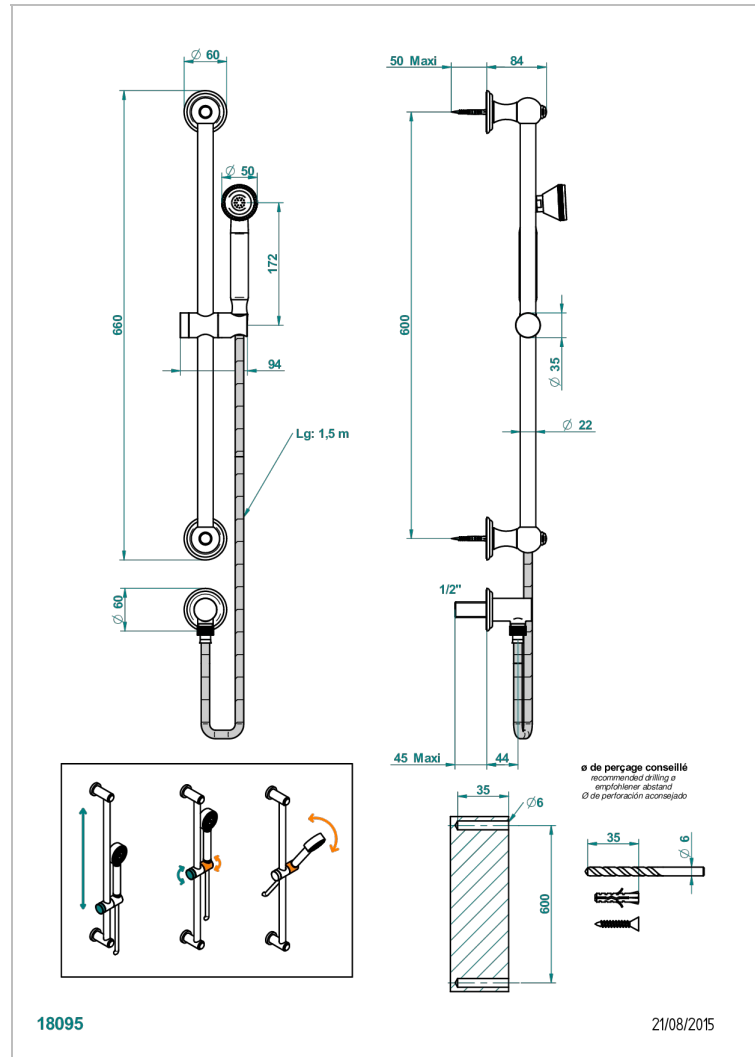

VOGUE LAPIS LAZULI

A8S-59

Wall mounted turbojet handshower, 60 cm slidebar, hose, hook and elbow

CHARACTERISTIC

- Vogue Lapis Lazuli
- Wall mounted turbojet handshower, 60 cm slidebar, hose, hook and elbow

TECHNICAL SPECS

- Recommandé : 3 bars (max. 5 bars) - Advised : 43,5 psi (max. 72 psi)
- 9,5 l/min à 3 bars (2.5 gpm at 43.5 psi)

AVAILABLE FINITIONS

Antique nickel - H28
Black ceram - D30
Blush PVD - H62
Brass color PVD - H49
Brown bronze color PVD - F33
Gold color PVD - H52

Nickel color PVD - H55
Polished chrome (color finish) - A02
Polished chrome / Polished gold (color finish) - G02
Polished gold (color finish) - F01
Polished nickel - B01
Soft gold - F30

Soft matt gold - F31
Umber PVD - H66
Varnished matt antique red copper (color finish) - H07