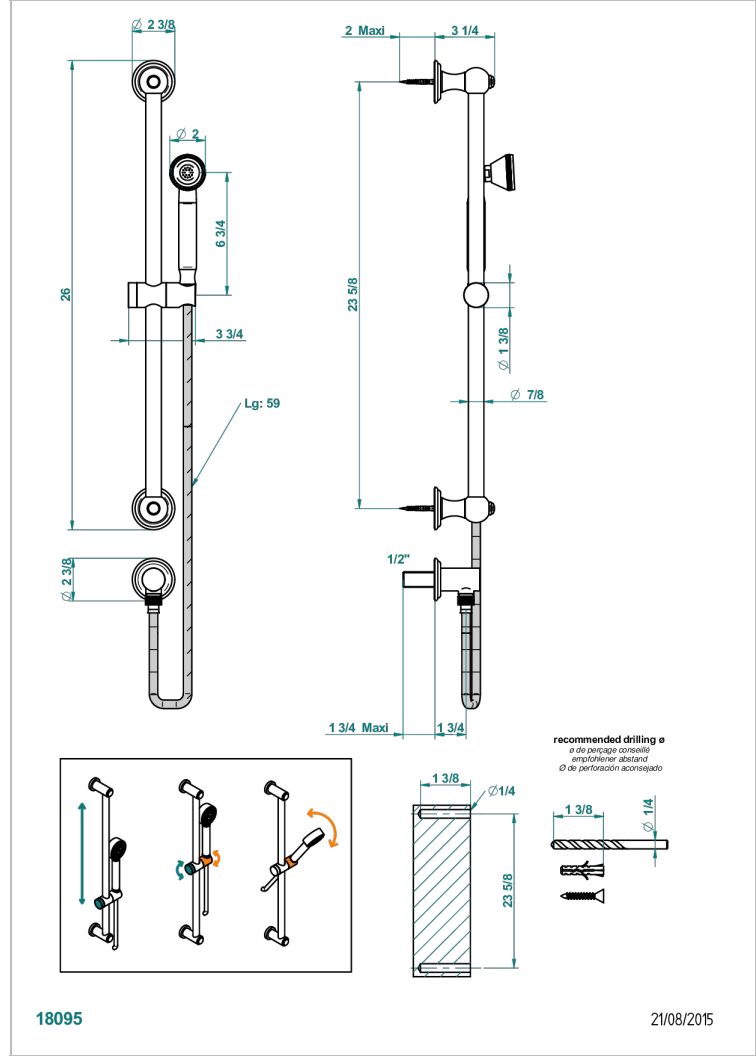

# VOGUE LAPIS LAZULI

A8S-59

Wall mounted turbojet handshower, 60 cm slidebar, hose, hook and elbow

## CHARACTERISTIC

- Vogue Lapis Lazuli
- Wall mounted turbojet handshower, 60 cm slidebar, hose, hook and elbow

## TECHNICAL SPECS

- Recommandé : 3 bars (max. 5 bars) - Advised : 43,5 psi (max. 72 psi)
- 9,5 l/min à 3 bars (2.5 gpm at 43.5 psi)