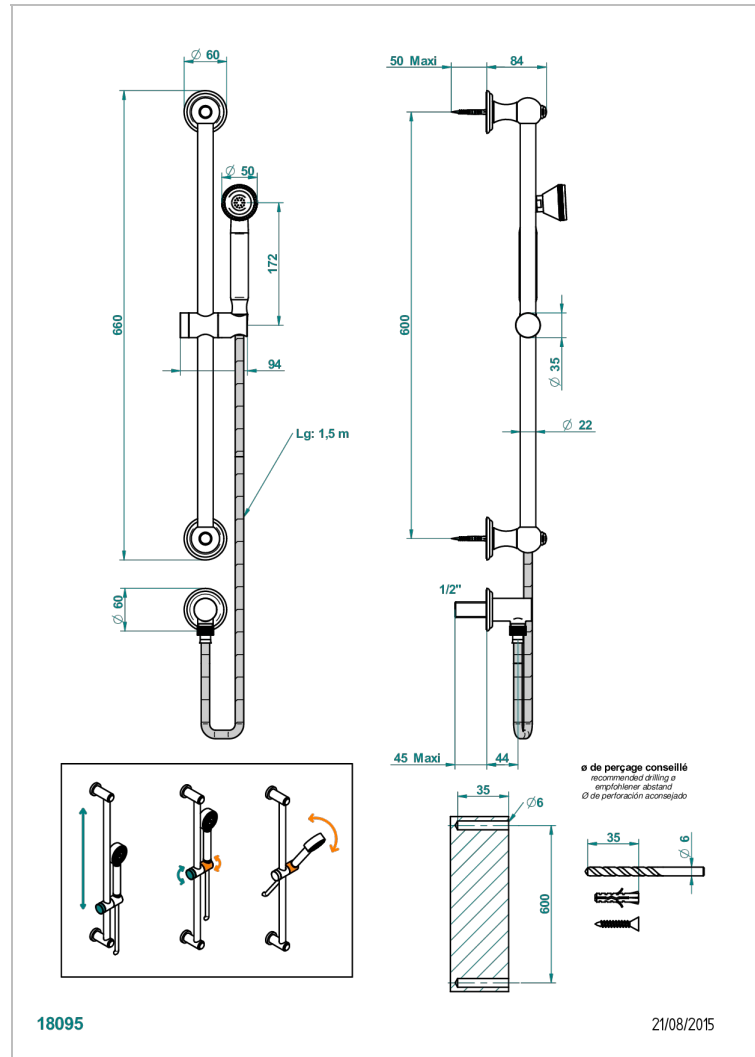

# VOGUE LAPIS LAZULI

A8S-59

Wall mounted turbojet handshower, 60 cm slidebar, hose, hook and elbow

## CHARACTERISTIC

- Vogue Lapis Lazuli
- Wall mounted turbojet handshower, 60 cm slidebar, hose, hook and elbow

## TECHNICAL SPECS

- Recommandé : 3 bars (max. 5 bars) - Advised : 43,5 psi (max. 72 psi)
- 9,5 l/min à 3 bars (2.5 gpm at 43.5 psi)