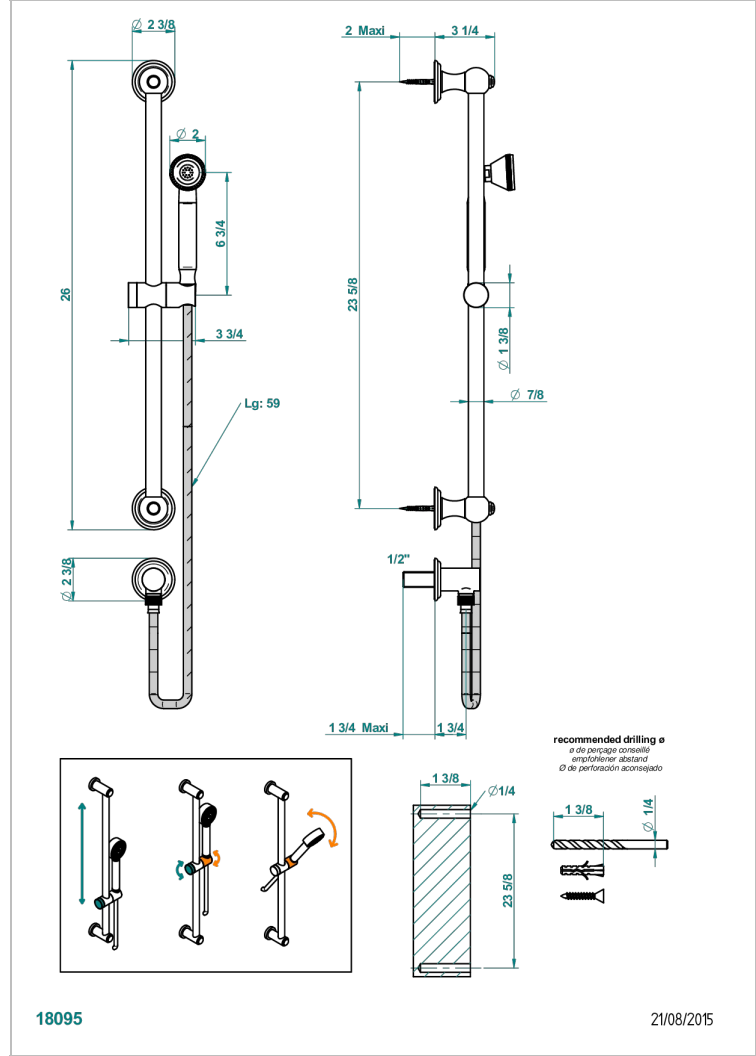

VOGUE LAPIS LAZULI

A8S-59

Wall mounted turbojet handshower, 60 cm slidebar, hose, hook and elbow

CHARACTERISTIC

- Vogue Lapis Lazuli
- Wall mounted turbojet handshower, 60 cm slidebar, hose, hook and elbow

TECHNICAL SPECS

- Recommandé : 3 bars (max. 5 bars) - Advised : 43,5 psi (max. 72 psi)
- 9,5 l/min à 3 bars (2.5 gpm at 43.5 psi)

AVAILABLE FINITIONS

- | | | | | |
|------------------------------|-----------------------------------|----------------------------------|--|--|
| Antique nickel - H28 | Graphite PVD - H64 | Matt chrome - C02 | Nickel color PVD - H55 | Soft matt gold - F31 |
| Black ceram - D30 | Lacquered light bronze - D01 | Matt gold - F07 | Polished chrome (color finish) - A02 | Umber PVD - H66 |
| Blush PVD - H62 | Matt Umber PVD - H67 | Matt gold color PVD - H53 | Polished chrome / Polished gold (color finish) - G02 | Varnished matt antique red copper (color finish) - H07 |
| Brass color PVD - H49 | Matt blush PVD - H60 | Matt graphite PVD - H65 | Polished gold (color finish) - F01 | |
| Brown bronze color PVD - F33 | Matt brass color PVD - H50 | Matt nickel (color finish) - C01 | Polished nickel - B01 | |
| Gold color PVD - H52 | Matt brown bronze color PVD - F34 | Matt nickel color PVD - H56 | Soft gold - F30 | |