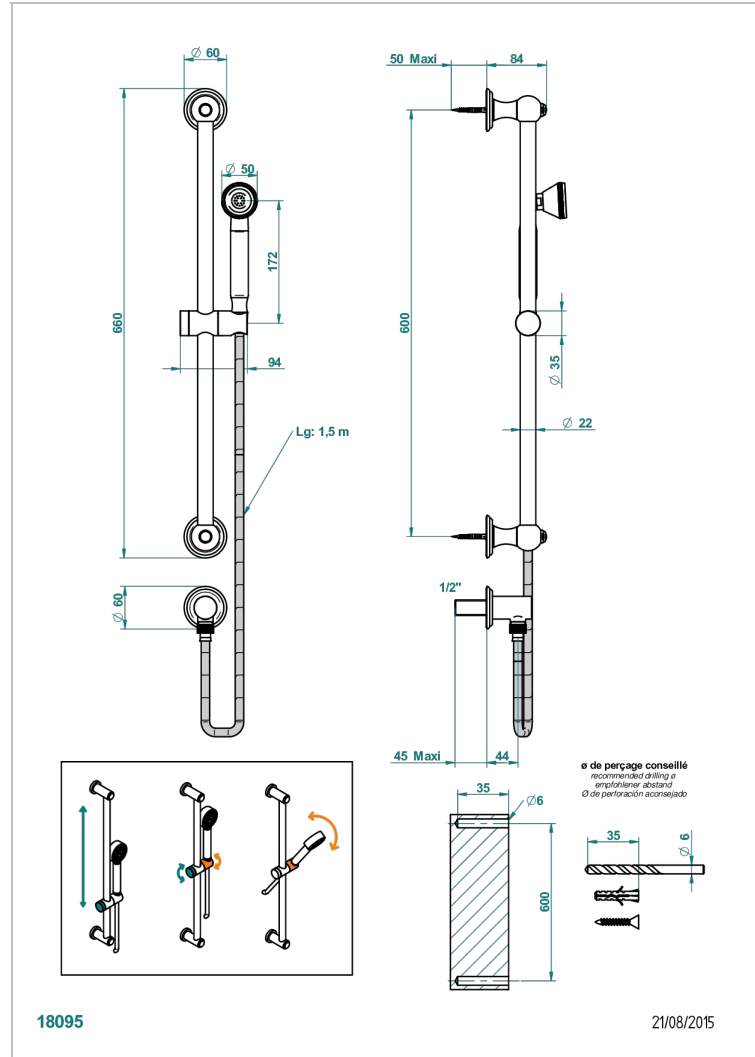

VOGUE TIGER EYE

A8R-59

Wall mounted turbojet handshower, 60 cm slidebar, hose, hook and elbow

CHARACTERISTIC

- Vogue Tiger Eye
- Wall mounted turbojet handshower, 60 cm slidebar, hose, hook and elbow

TECHNICAL SPECS

- Recommandé : 3 bars (max. 5 bars) - Advised : 43,5 psi (max. 72 psi)
- 9,5 l/min à 3 bars (2.5 gpm at 43.5 psi)

AVAILABLE FINITIONS

Antique nickel - H28
Black ceram - D30
Blush PVD - H62
Brass color PVD - H49
Brown bronze color PVD - F33
Gold color PVD - H52

Nickel color PVD - H55
Polished chrome (color finish) - A02
Polished chrome / Polished gold (color finish) - G02
Polished gold (color finish) - F01
Polished nickel - B01
Soft gold - F30

Soft matt gold - F31
Umber PVD - H66
Varnished matt antique red copper (color finish) - H07