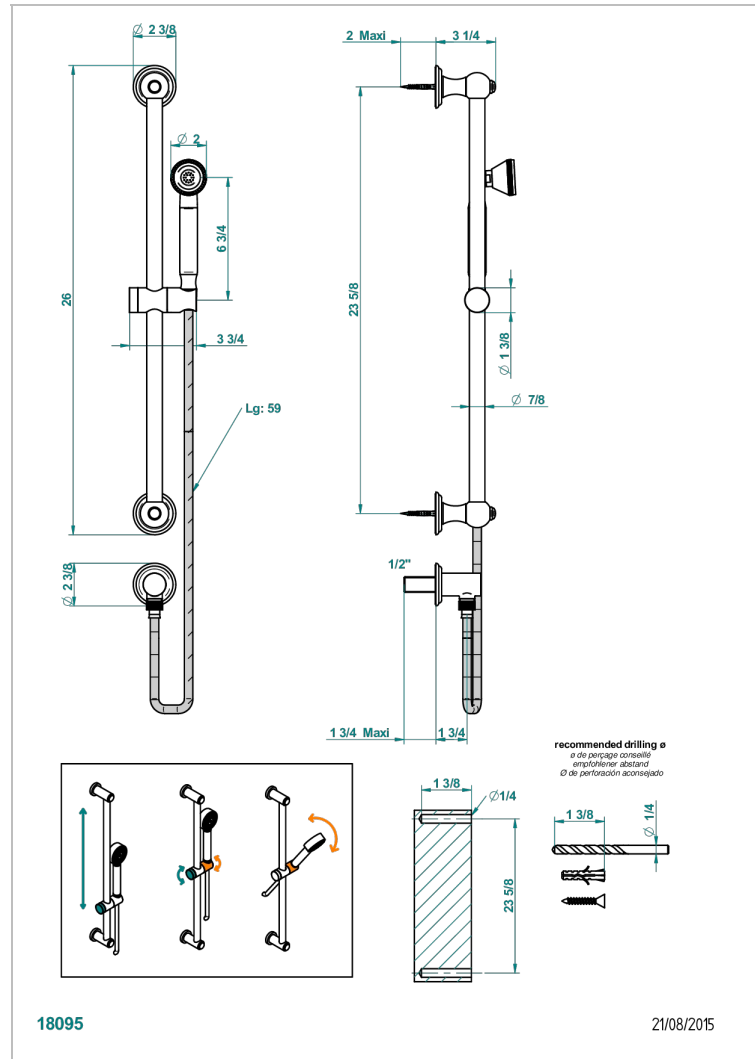

# VOGUE TIGER EYE

A8R-59

THG<sup>®</sup>  
PARIS

Wall mounted turbojet handshower, 60 cm slidebar, hose, hook and elbow

## CHARACTERISTIC

- Vogue Tiger Eye
- Wall mounted turbojet handshower, 60 cm slidebar, hose, hook and elbow

## TECHNICAL SPECS

- Recommandé : 3 bars (max. 5 bars) - Advised : 43,5 psi (max. 72 psi)
- 9,5 l/min à 3 bars (2.5 gpm at 43.5 psi)