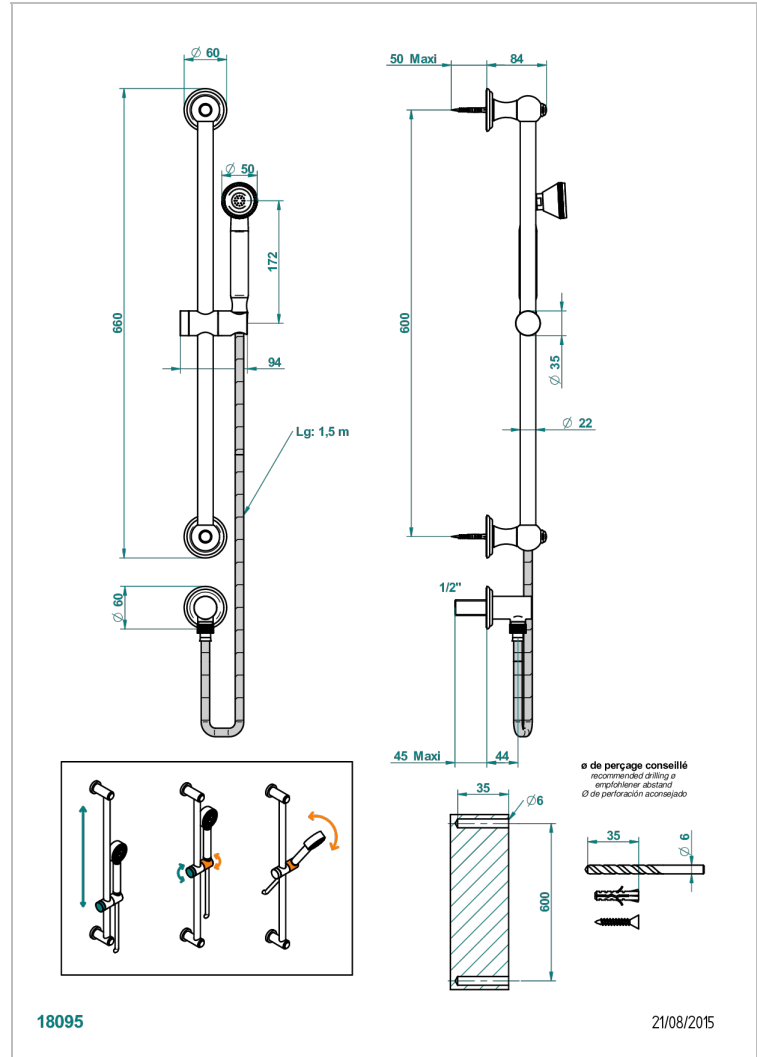

VOGUE BLACK ONYX

A8P-59

Wall mounted turbojet handshower, 60 cm slidebar, hose, hook and elbow

CHARACTERISTIC

- Vogue black onyx
- Wall mounted turbojet handshower, 60 cm slidebar, hose, hook and elbow

TECHNICAL SPECS

- Recommandé : 3 bars (max. 5 bars) - Advised : 43,5 psi (max. 72 psi)
- 9,5 l/min à 3 bars (2.5 gpm at 43.5 psi)

AVAILABLE FINITIONS

Antique nickel - H28
Black ceram - D30
Blush PVD - H62
Brass color PVD - H49
Brown bronze color PVD - F33
Gold color PVD - H52

Nickel color PVD - H55
Polished chrome (color finish) - A02
Polished chrome / Polished gold (color finish) - G02
Polished gold (color finish) - F01
Polished nickel - B01
Soft gold - F30

Soft matt gold - F31
Umber PVD - H66
Varnished matt antique red copper (color finish) - H07