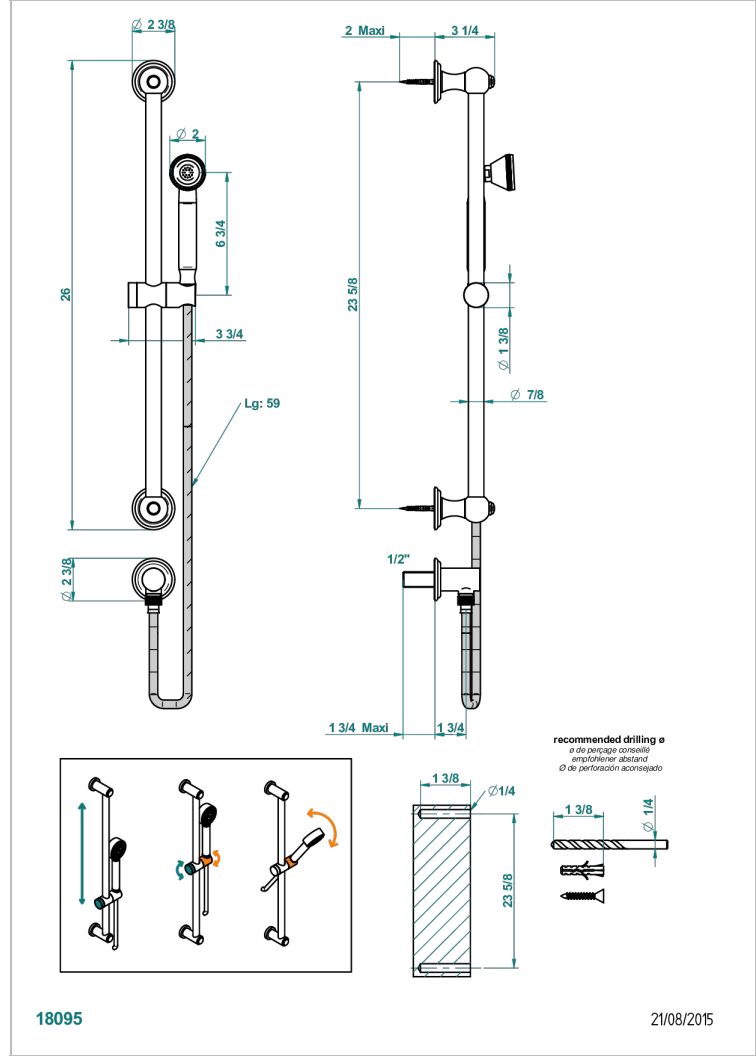

VOGUE BLACK ONYX

A8P-59

Wall mounted turbojet handshower, 60 cm slidebar, hose, hook and elbow

CHARACTERISTIC

- Vogue black onyx
- Wall mounted turbojet handshower, 60 cm slidebar, hose, hook and elbow

TECHNICAL SPECS

- Recommandé : 3 bars (max. 5 bars) - Advised : 43,5 psi (max. 72 psi)
- 9,5 l/min à 3 bars (2.5 gpm at 43.5 psi)

AVAILABLE FINITIONS

Antique nickel - H28
Black ceram - D30
Blush PVD - H62
Brass color PVD - H49
Brown bronze color PVD - F33
Gold color PVD - H52

Nickel color PVD - H55
Polished chrome (color finish) - A02
Polished chrome / Polished gold (color finish) - G02
Polished gold (color finish) - F01
Polished nickel - B01
Soft gold - F30

Soft matt gold - F31
Umber PVD - H66
Varnished matt antique red copper (color finish) - H07