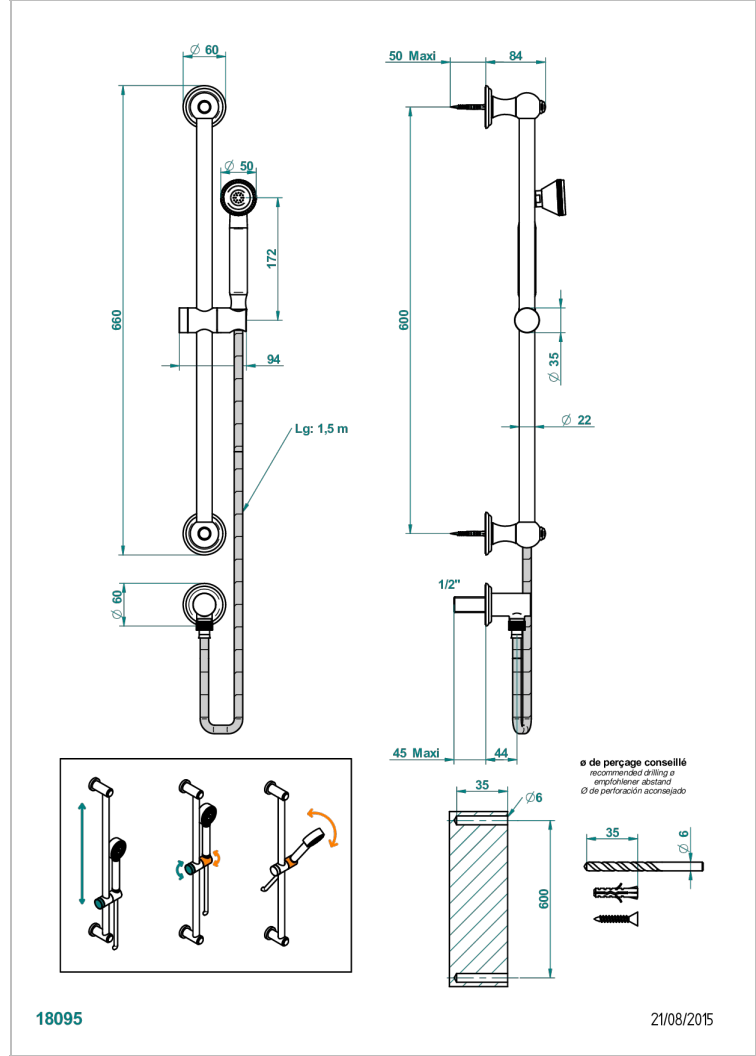

VOGUE BLACK ONYX

A8P-59

Wall mounted turbojet handshower, 60 cm slidebar, hose, hook and elbow

CHARACTERISTIC

- Vogue black onyx
- Wall mounted turbojet handshower, 60 cm slidebar, hose, hook and elbow

TECHNICAL SPECS

- Recommandé : 3 bars (max. 5 bars) - Advised : 43,5 psi (max. 72 psi)
- 9,5 l/min à 3 bars (2.5 gpm at 43.5 psi)

AVAILABLE FINITIONS

Antique nickel - H28
Black ceram - D30
Blush PVD - H62
Brass color PVD - H49
Brown bronze color PVD - F33
Gold color PVD - H52

Nickel color PVD - H55
Polished chrome (color finish) - A02
Polished chrome / Polished gold (color finish) - G02
Polished gold (color finish) - F01
Polished nickel - B01
Soft gold - F30

Soft matt gold - F31
Umber PVD - H66
Varnished matt antique red copper (color finish) - H07