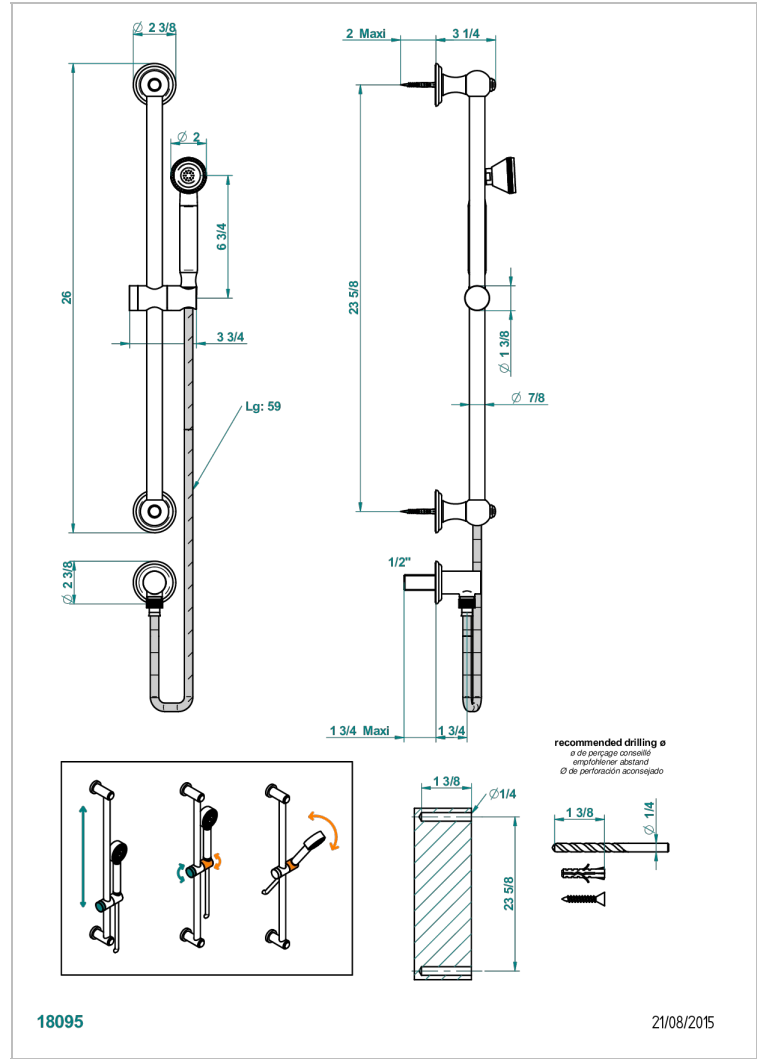

VOGUE BLACK ONYX

A8P-59

Wall mounted turbojet handshower, 60 cm slidebar, hose, hook and elbow

CHARACTERISTIC

- Vogue black onyx
- Wall mounted turbojet handshower, 60 cm slidebar, hose, hook and elbow

TECHNICAL SPECS

- Recommandé : 3 bars (max. 5 bars) - Advised : 43,5 psi (max. 72 psi)
- 9,5 l/min à 3 bars (2.5 gpm at 43.5 psi)

AVAILABLE FINITIONS

Antique nickel - H28
Black ceram - D30
Blush PVD - H62
Brass color PVD - H49
Brown bronze color PVD - F33
Gold color PVD - H52

Nickel color PVD - H55
Polished chrome (color finish) - A02
Polished chrome / Polished gold (color finish) - G02
Polished gold (color finish) - F01
Polished nickel - B01
Soft gold - F30

Soft matt gold - F31
Umber PVD - H66
Varnished matt antique red copper (color finish) - H07