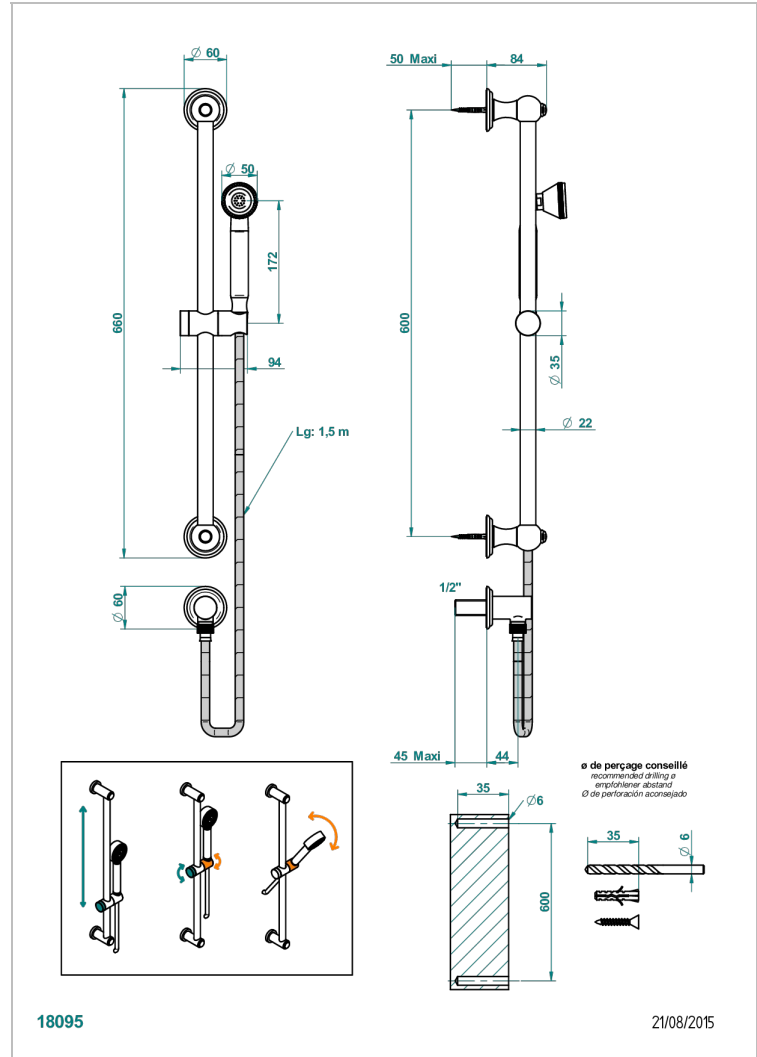

VOGUE RED JASPER

A8N-59

Wall mounted turbojet handshower, 60 cm slidebar, hose, hook and elbow

18095

21/08/2015

CHARACTERISTIC

- Vogue red Jasper
- Wall mounted turbojet handshower, 60 cm slidebar, hose, hook and elbow

TECHNICAL SPECS

- Recommandé : 3 bars (max. 5 bars) - Advised : 43,5 psi (max. 72 psi)
- 9,5 l/min à 3 bars (2.5 gpm at 43.5 psi)

AVAILABLE FINITIONS

Antique nickel - H28
Black ceram - D30
Blush PVD - H62
Brass color PVD - H49
Brown bronze color PVD - F33
Gold color PVD - H52

Nickel color PVD - H55
Polished chrome (color finish) - A02
Polished chrome / Polished gold (color finish) - G02
Polished gold (color finish) - F01
Polished nickel - B01
Soft gold - F30

Soft matt gold - F31
Umber PVD - H66
Varnished matt antique red copper (color finish) - H07