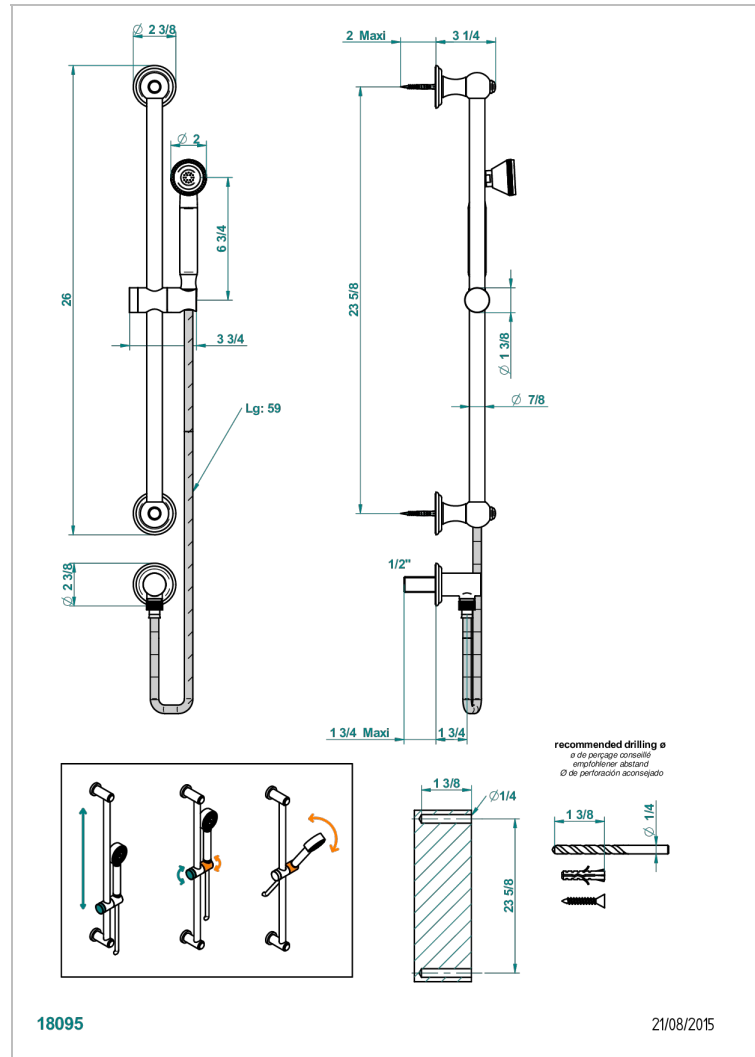

# VOGUE RED JASPER

A8N-59

Wall mounted turbojet handshower, 60 cm slidebar, hose, hook and elbow

## CHARACTERISTIC

- Vogue red Jasper
- Wall mounted turbojet handshower, 60 cm slidebar, hose, hook and elbow

## TECHNICAL SPECS

- Recommandé : 3 bars (max. 5 bars) - Advised : 43,5 psi (max. 72 psi)
- 9,5 l/min à 3 bars (2.5 gpm at 43.5 psi)