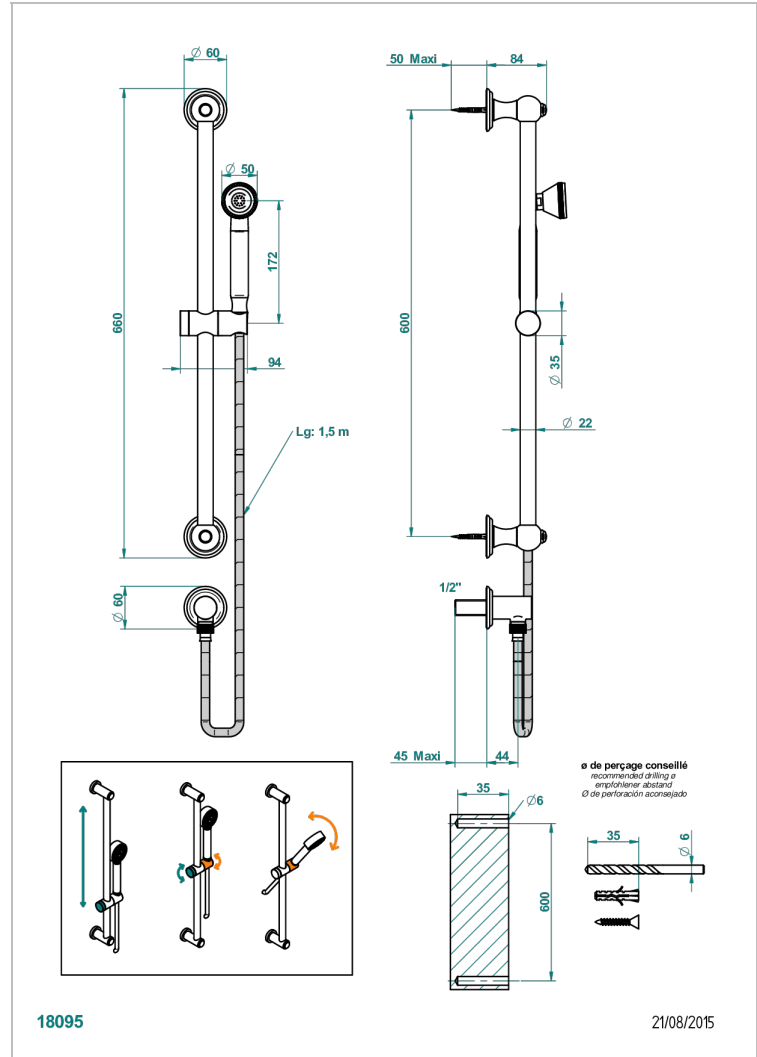

# VOGUE RED JASPER

A8N-59

Wall mounted turbojet handshower, 60 cm slidebar, hose, hook and elbow

## CHARACTERISTIC

- Vogue red Jasper
- Wall mounted turbojet handshower, 60 cm slidebar, hose, hook and elbow

## TECHNICAL SPECS

- Recommandé : 3 bars (max. 5 bars) - Advised : 43,5 psi (max. 72 psi)
- 9,5 l/min à 3 bars (2.5 gpm at 43.5 psi)

## AVAILABLE FINITIONS

Antique nickel - H28  
Black ceram - D30  
Blush PVD - H62  
Brass color PVD - H49  
Brown bronze color PVD - F33  
Gold color PVD - H52

Graphite PVD - H64  
Lacquered light bronze - D01  
Matt Umber PVD - H67  
Matt blush PVD - H60  
Matt brass color PVD - H50  
Matt brown bronze color PVD - F34