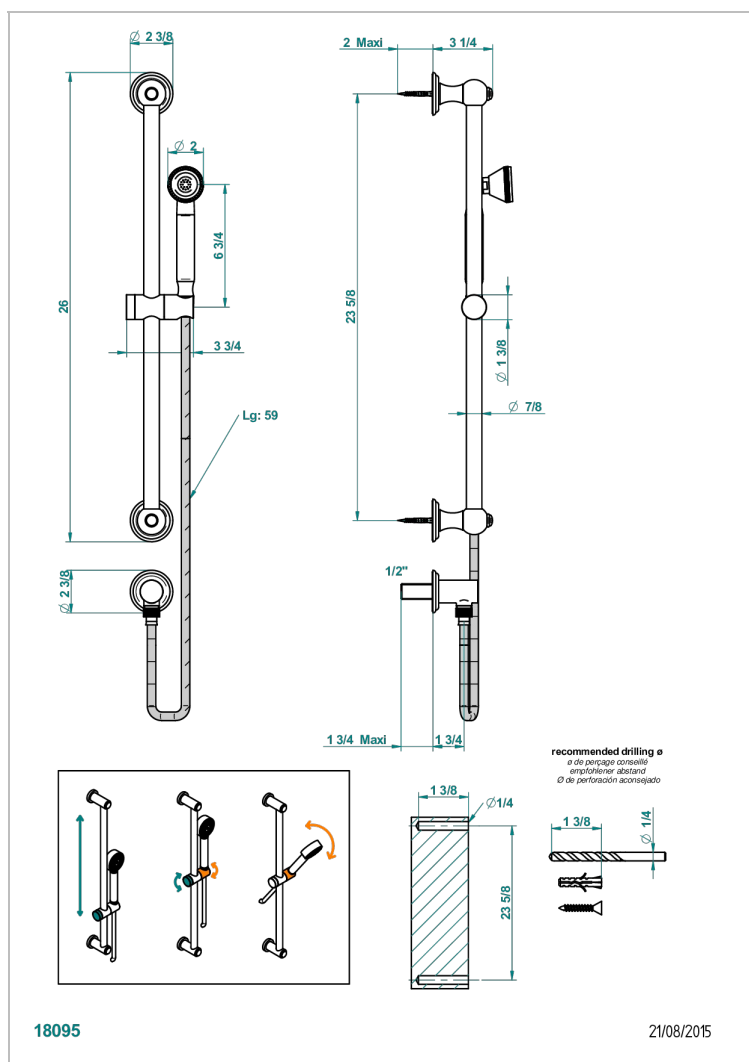

VOGUE RED JASPER

A8N-59

Wall mounted turbojet handshower, 60 cm slidebar, hose, hook and elbow

CHARACTERISTIC

- Vogue red Jasper
- Wall mounted turbojet handshower, 60 cm slidebar, hose, hook and elbow

TECHNICAL SPECS

- Recommandé : 3 bars (max. 5 bars) - Advised : 43,5 psi (max. 72 psi)
- 9,5 l/min à 3 bars (2.5 gpm at 43.5 psi)

AVAILABLE FINITIONS

Antique nickel - H28
Black ceram - D30
Blush PVD - H62
Brass color PVD - H49
Brown bronze color PVD - F33
Gold color PVD - H52

Nickel color PVD - H55
Polished chrome (color finish) - A02
Polished chrome / Polished gold (color finish) - G02
Polished gold (color finish) - F01
Polished nickel - B01
Soft gold - F30

Soft matt gold - F31
Umber PVD - H66
Varnished matt antique red copper (color finish) - H07