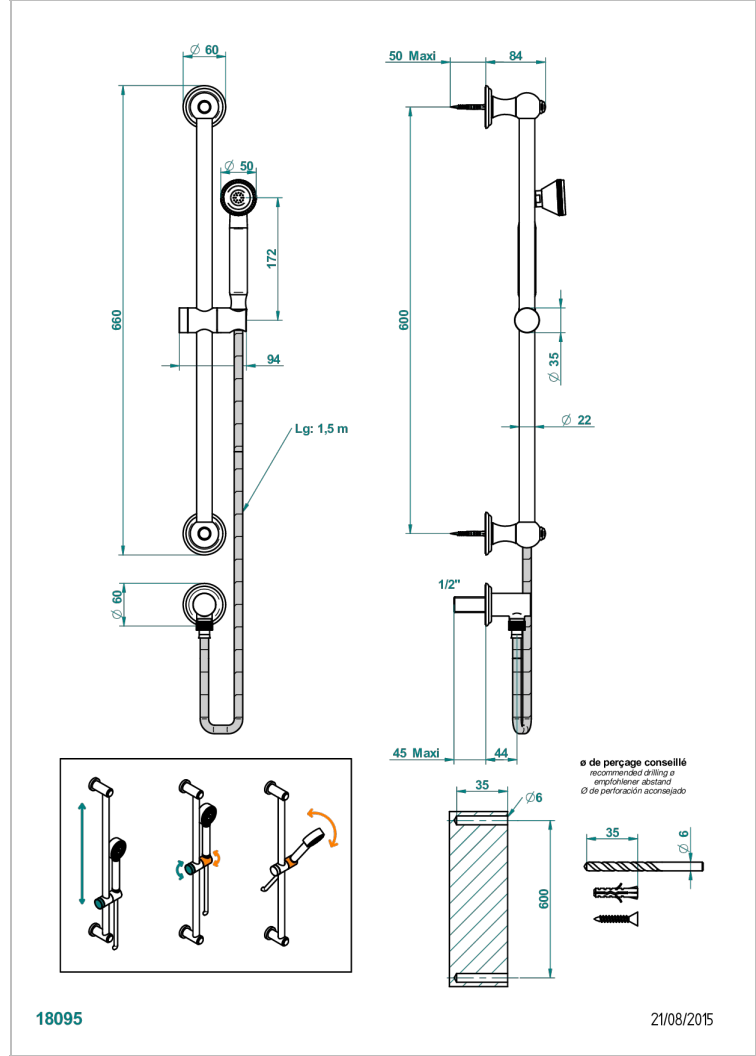

VOGUE MALACHITE

A8M-59

Wall mounted turbojet handshower, 60 cm slidebar, hose, hook and elbow

THG[®]
PARIS

CHARACTERISTIC

- Vogue Malachite
- Wall mounted turbojet handshower, 60 cm slidebar, hose, hook and elbow

TECHNICAL SPECS

- Recommandé : 3 bars (max. 5 bars) - Advised : 43,5 psi (max. 72 psi)
- 9,5 l/min à 3 bars (2.5 gpm at 43.5 psi)

AVAILABLE FINITIONS

Antique nickel - H28
Black ceram - D30
Blush PVD - H62
Brass color PVD - H49
Brown bronze color PVD - F33
Gold color PVD - H52

Nickel color PVD - H55
Polished chrome (color finish) - A02
Polished chrome / Polished gold (color finish) - G02
Polished gold (color finish) - F01
Polished nickel - B01
Soft gold - F30

Soft matt gold - F31
Umber PVD - H66
Varnished matt antique red copper (color finish) - H07