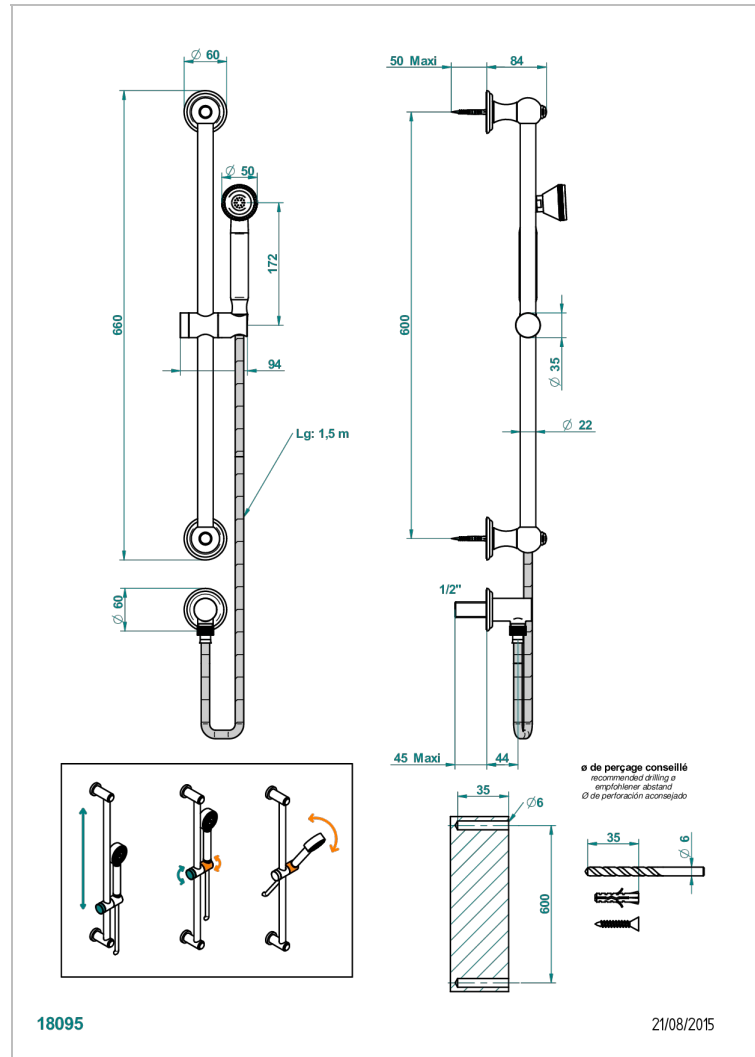

# VOGUE MALACHITE

A8M-59

Wall mounted turbojet handshower, 60 cm slidebar, hose, hook and elbow

## CHARACTERISTIC

- Vogue Malachite
- Wall mounted turbojet handshower, 60 cm slidebar, hose, hook and elbow

## TECHNICAL SPECS

- Recommandé : 3 bars (max. 5 bars) - Advised : 43,5 psi (max. 72 psi)
- 9,5 l/min à 3 bars (2.5 gpm at 43.5 psi)