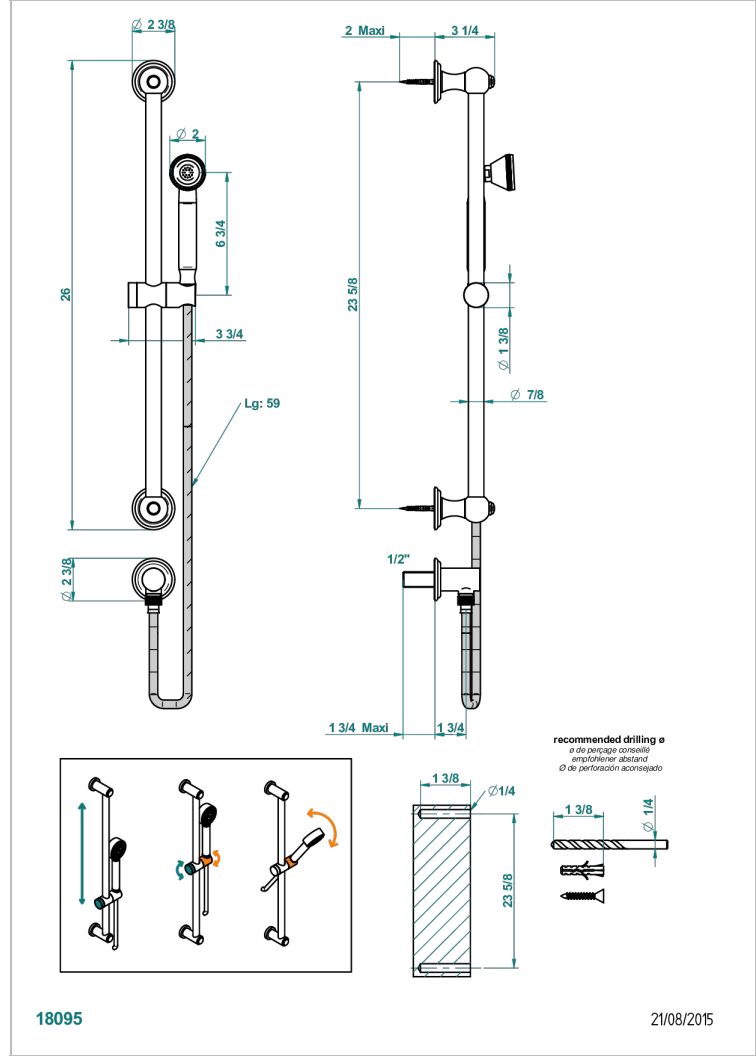

# VOGUE MALACHITE

A8M-59

Wall mounted turbojet handshower, 60 cm slidebar, hose, hook and elbow

18095

21/08/2015

## CHARACTERISTIC

- Vogue Malachite
- Wall mounted turbojet handshower, 60 cm slidebar, hose, hook and elbow

## TECHNICAL SPECS

- Recommandé : 3 bars (max. 5 bars) - Advised : 43,5 psi (max. 72 psi)
- 9,5 l/min à 3 bars (2.5 gpm at 43.5 psi)