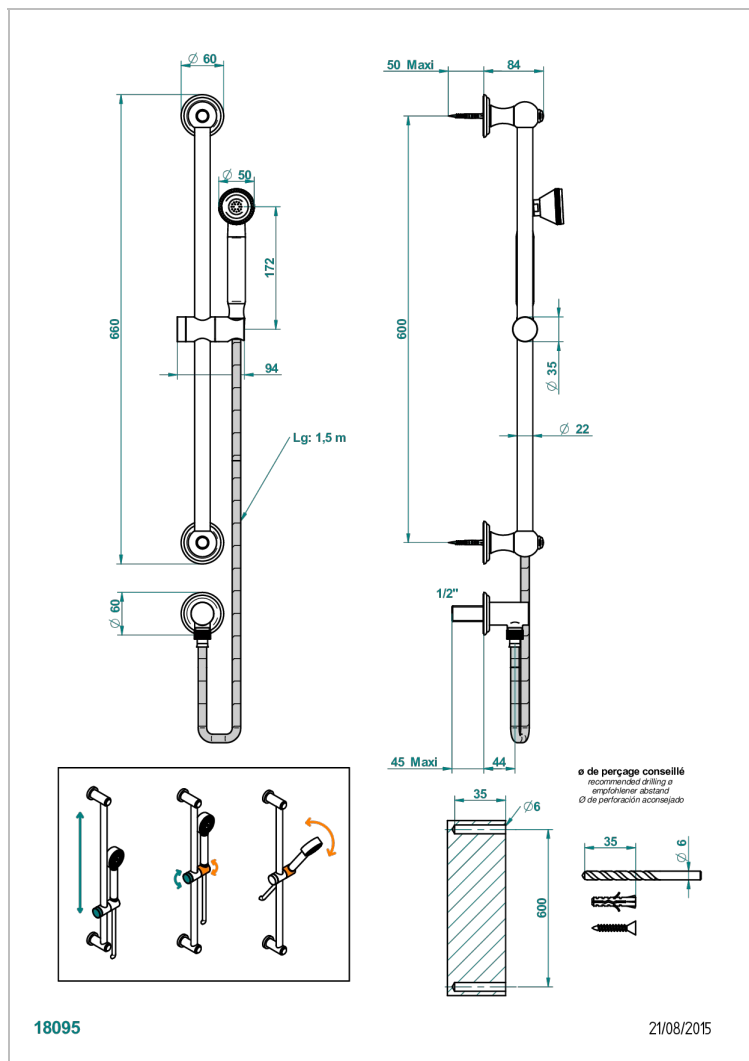

MARQUISE PLATINUM DECOR

A7G-59

Wall mounted turbojet handshower, 60 cm slidebar, hose, hook and elbow

CHARACTERISTIC

- Marquise platinum decor
- Wall mounted turbojet handshower, 60 cm slidebar, hose, hook and elbow

TECHNICAL SPECS

- Recommandé : 3 bars (max. 5 bars) - Advised : 43,5 psi (max. 72 psi)
- 9,5 l/min à 3 bars (2.5 gpm at 43.5 psi)

AVAILABLE FINITIONS

Antique nickel - H28
Black ceram - D30
Blush PVD - H62
Brass color PVD - H49
Brown bronze color PVD - F33
Gold color PVD - H52

Nickel color PVD - H55
Polished chrome (color finish) - A02
Polished chrome / Polished gold (color finish) - G02
Polished gold (color finish) - F01
Polished nickel - B01
Soft gold - F30

Soft matt gold - F31
Umber PVD - H66
Varnished matt antique red copper (color finish) - H07