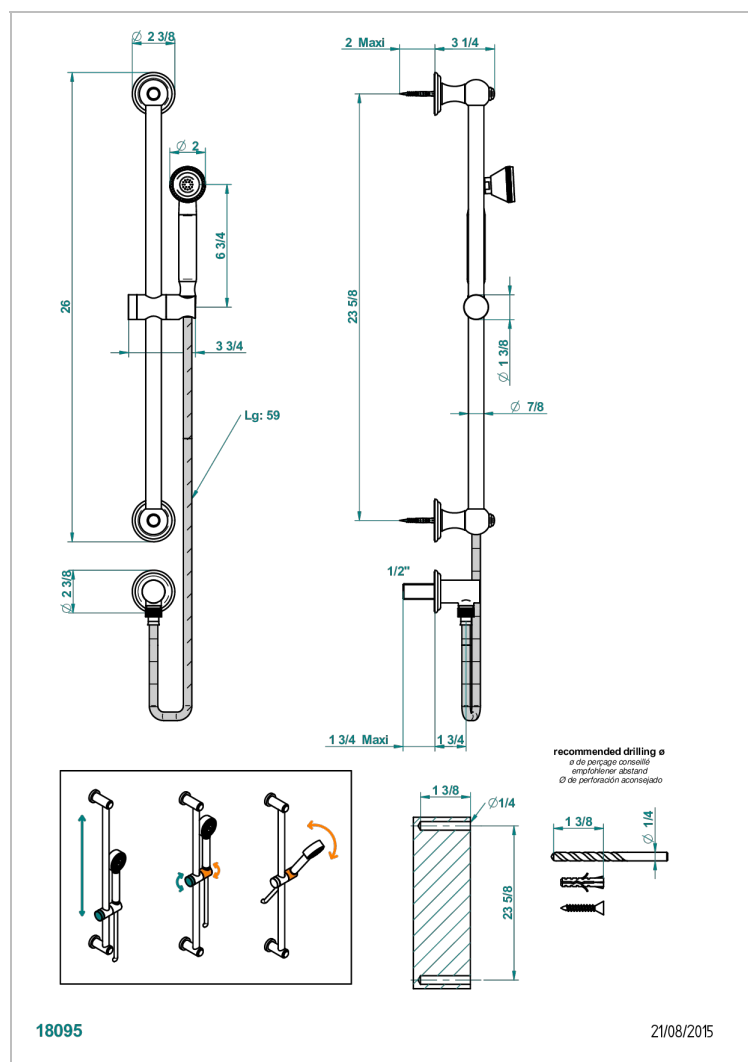

MARQUISE PLATINUM DECOR

A7G-59

Wall mounted turbojet handshower, 60 cm slidebar, hose, hook and elbow

CHARACTERISTIC

- Marquise platinum decor
- Wall mounted turbojet handshower, 60 cm slidebar, hose, hook and elbow

TECHNICAL SPECS

- Recommandé : 3 bars (max. 5 bars) - Advised : 43,5 psi (max. 72 psi)
- 9,5 l/min à 3 bars (2.5 gpm at 43.5 psi)

AVAILABLE FINITIONS

Antique nickel - H28
Black ceram - D30
Blush PVD - H62
Brass color PVD - H49
Brown bronze color PVD - F33
Gold color PVD - H52

Nickel color PVD - H55
Polished chrome (color finish) - A02
Polished chrome / Polished gold (color finish) - G02
Polished gold (color finish) - F01
Polished nickel - B01
Soft gold - F30

Soft matt gold - F31
Umber PVD - H66
Varnished matt antique red copper (color finish) - H07