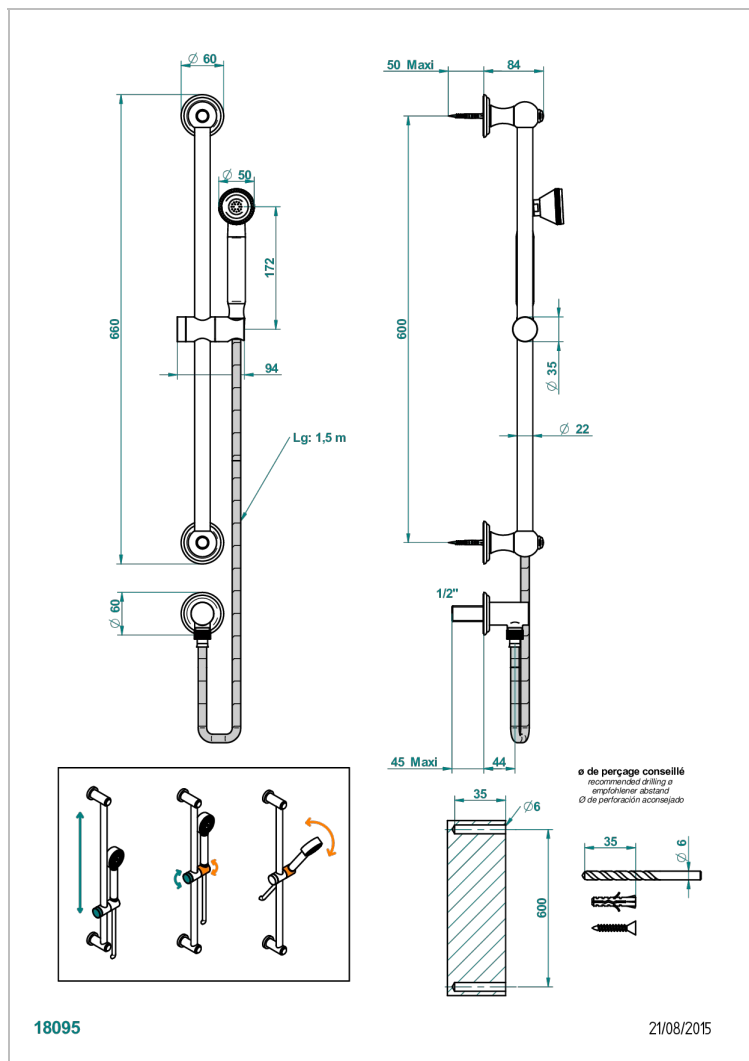

# MARQUISE PLATINUM DECOR

A7G-59

Wall mounted turbojet handshower, 60 cm slidebar, hose, hook and elbow

## CHARACTERISTIC

- Marquise platinum decor
- Wall mounted turbojet handshower, 60 cm slidebar, hose, hook and elbow