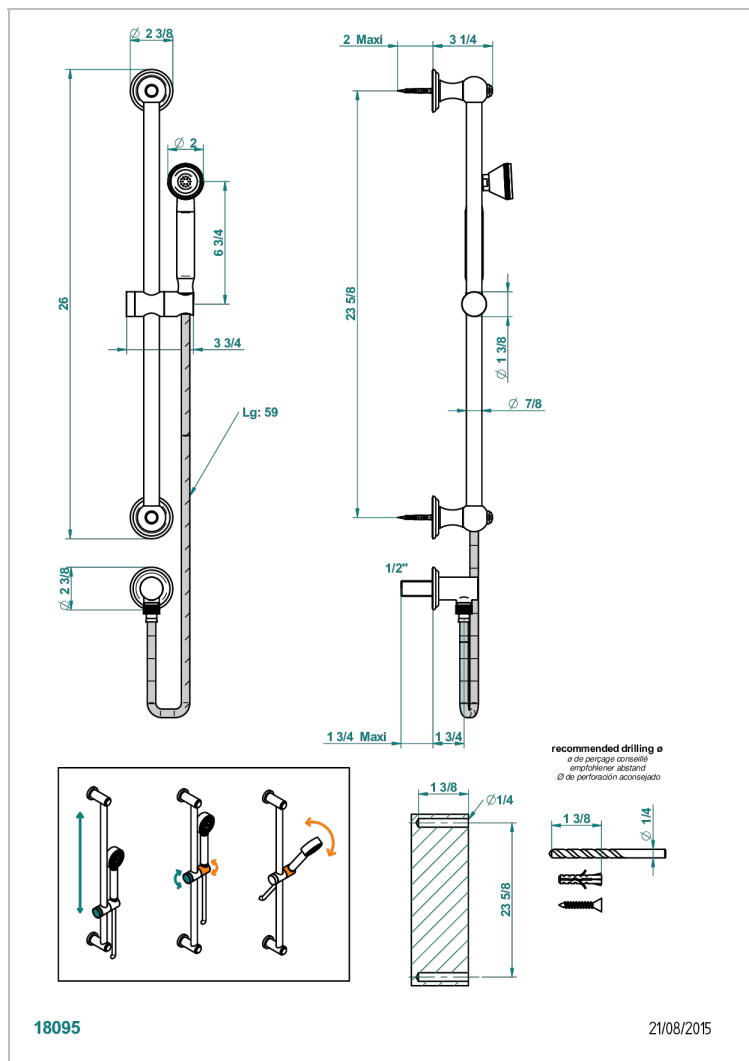

MARQUISE PLATINUM DECOR

A7G-59

Wall mounted turbojet handshower, 60 cm slidebar, hose, hook and elbow

CHARACTERISTIC

- Marquise platinum decor
- Wall mounted turbojet handshower, 60 cm slidebar, hose, hook and elbow

TECHNICAL SPECS

- Recommandé : 3 bars (max. 5 bars) - Advised : 43,5 psi (max. 72 psi)
- 9,5 l/min à 3 bars (2.5 gpm at 43.5 psi)

AVAILABLE FINITIONS

Antique nickel - H28
Black ceram - D30
Blush PVD - H62
Brass color PVD - H49
Brown bronze color PVD - F33
Gold color PVD - H52

Nickel color PVD - H55
Polished chrome (color finish) - A02
Polished chrome / Polished gold (color finish) - G02
Polished gold (color finish) - F01
Polished nickel - B01
Soft gold - F30

Soft matt gold - F31
Umber PVD - H66
Varnished matt antique red copper (color finish) - H07