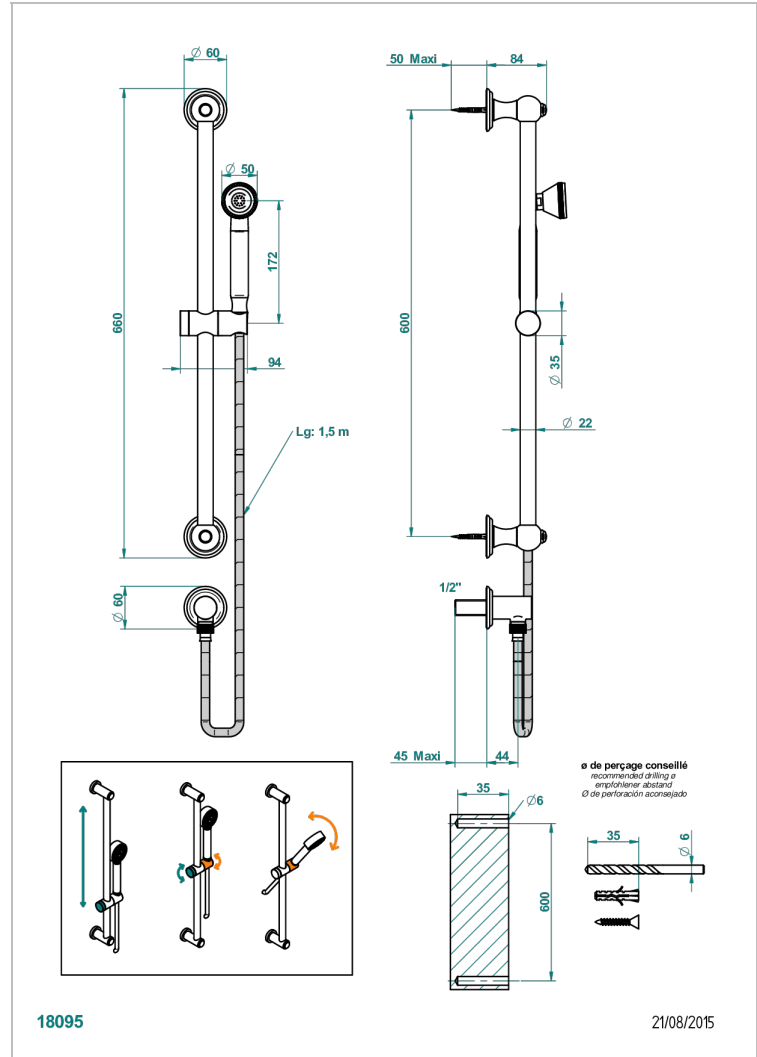

MARQUISE GOLD DECOR

A7F-59

Wall mounted turbojet handshower, 60 cm slidebar, hose, hook and elbow

CHARACTERISTIC

- Marquise Gold decor
- Wall mounted turbojet handshower, 60 cm slidebar, hose, hook and elbow

TECHNICAL SPECS

- Recommandé : 3 bars (max. 5 bars) - Advised : 43,5 psi (max. 72 psi)
- 9,5 l/min à 3 bars (2.5 gpm at 43.5 psi)

AVAILABLE FINITIONS

Antique nickel - H28
Black ceram - D30
Blush PVD - H62
Brass color PVD - H49
Brown bronze color PVD - F33
Gold color PVD - H52

Nickel color PVD - H55
Polished chrome (color finish) - A02
Polished chrome / Polished gold (color finish) - G02
Polished gold (color finish) - F01
Polished nickel - B01
Soft gold - F30

Soft matt gold - F31
Umber PVD - H66
Varnished matt antique red copper (color finish) - H07