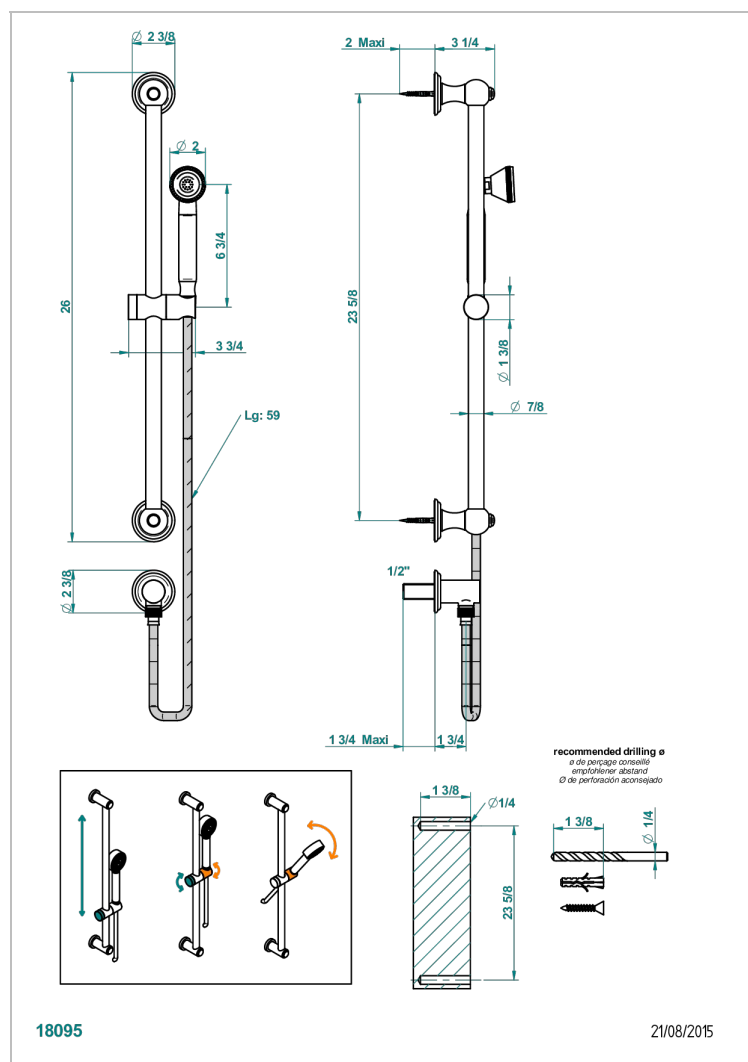

MARQUISE GOLD DECOR

A7F-59

Wall mounted turbojet handshower, 60 cm slidebar, hose, hook and elbow

CHARACTERISTIC

- Marquise Gold decor
- Wall mounted turbojet handshower, 60 cm slidebar, hose, hook and elbow

TECHNICAL SPECS

- Recommandé : 3 bars (max. 5 bars) - Advised : 43,5 psi (max. 72 psi)
- 9,5 l/min à 3 bars (2.5 gpm at 43.5 psi)

AVAILABLE FINITIONS

Antique nickel - H28
Black ceram - D30
Blush PVD - H62
Brass color PVD - H49
Brown bronze color PVD - F33
Gold color PVD - H52

Nickel color PVD - H55
Polished chrome (color finish) - A02
Polished chrome / Polished gold (color finish) - G02
Polished gold (color finish) - F01
Polished nickel - B01
Soft gold - F30

Soft matt gold - F31
Umber PVD - H66
Varnished matt antique red copper (color finish) - H07