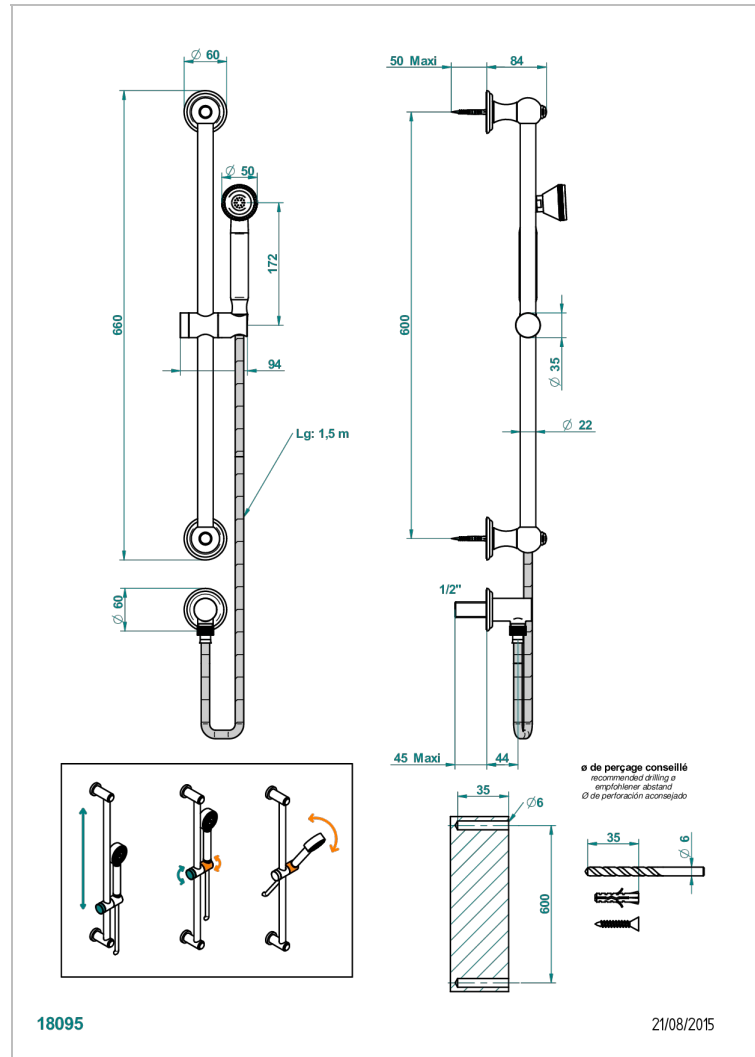

MARQUISE GOLD DECOR

A7F-59

Wall mounted turbojet handshower, 60 cm slidebar, hose, hook and elbow

CHARACTERISTIC

- Marquise Gold decor
- Wall mounted turbojet handshower, 60 cm slidebar, hose, hook and elbow

TECHNICAL SPECS

- Recommandé : 3 bars (max. 5 bars) - Advised : 43,5 psi (max. 72 psi)
- 9,5 l/min à 3 bars (2.5 gpm at 43.5 psi)

AVAILABLE FINITIONS

Antique nickel - H28
Black ceram - D30
Blush PVD - H62
Brass color PVD - H49
Brown bronze color PVD - F33
Gold color PVD - H52

Nickel color PVD - H55
Polished chrome (color finish) - A02
Polished chrome / Polished gold (color finish) - G02
Polished gold (color finish) - F01
Polished nickel - B01
Soft gold - F30

Soft matt gold - F31
Umber PVD - H66
Varnished matt antique red copper (color finish) - H07