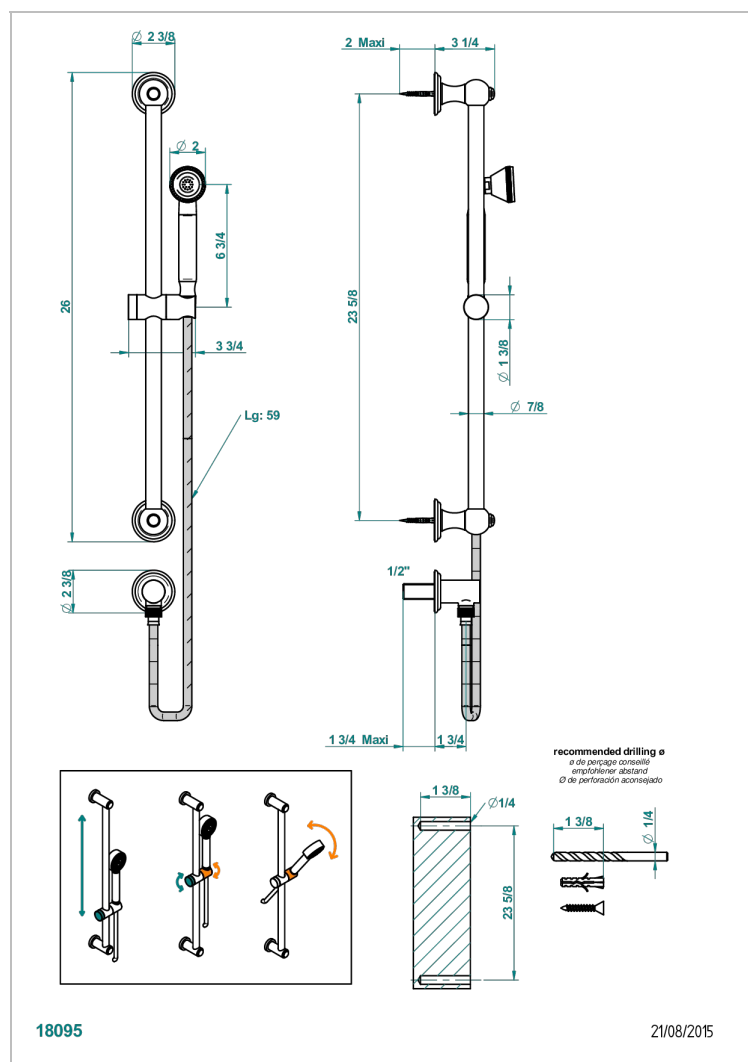

# MARQUISE GOLD DECOR

A7F-59

Wall mounted turbojet handshower, 60 cm slidebar, hose, hook and elbow

## CHARACTERISTIC

- Marquise Gold decor
- Wall mounted turbojet handshower, 60 cm slidebar, hose, hook and elbow