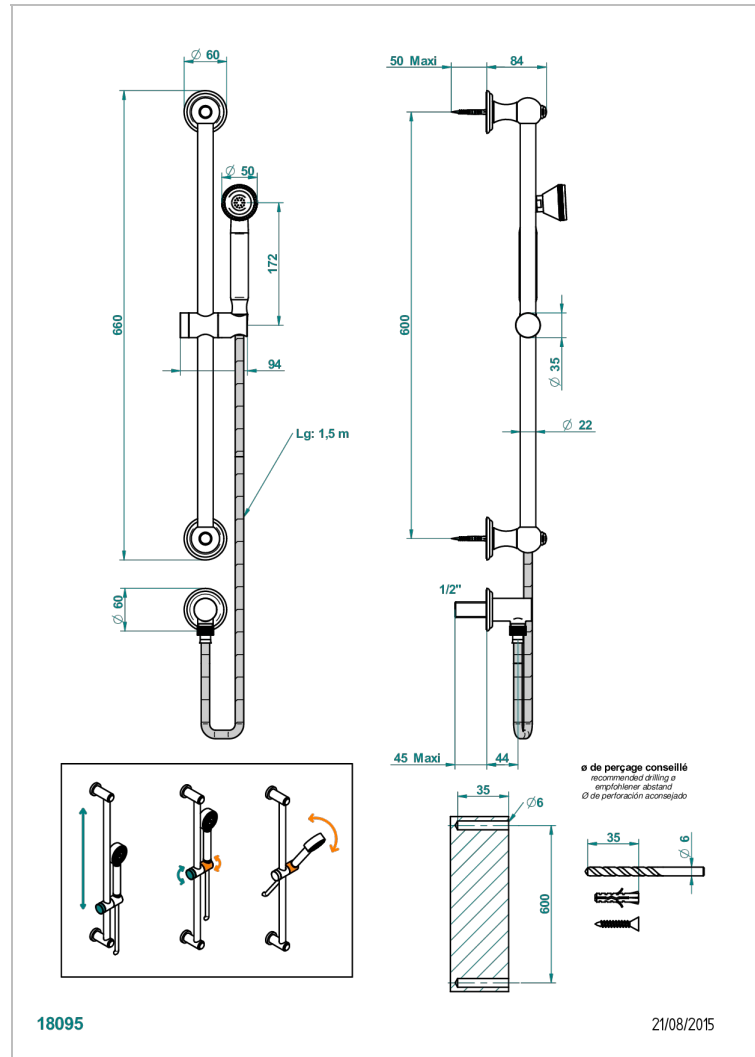

# ITHAQUE PLATINUM DECOR

A7B-59

Wall mounted turbojet handshower, 60 cm slidebar, hose, hook and elbow

## CHARACTERISTIC

- Ithaque Platinum decor
- Wall mounted turbojet handshower, 60 cm slidebar, hose, hook and elbow

## TECHNICAL SPECS

- Recommandé : 3 bars (max. 5 bars) - Advised : 43,5 psi (max. 72 psi)
- 9,5 l/min à 3 bars (2.5 gpm at 43.5 psi)