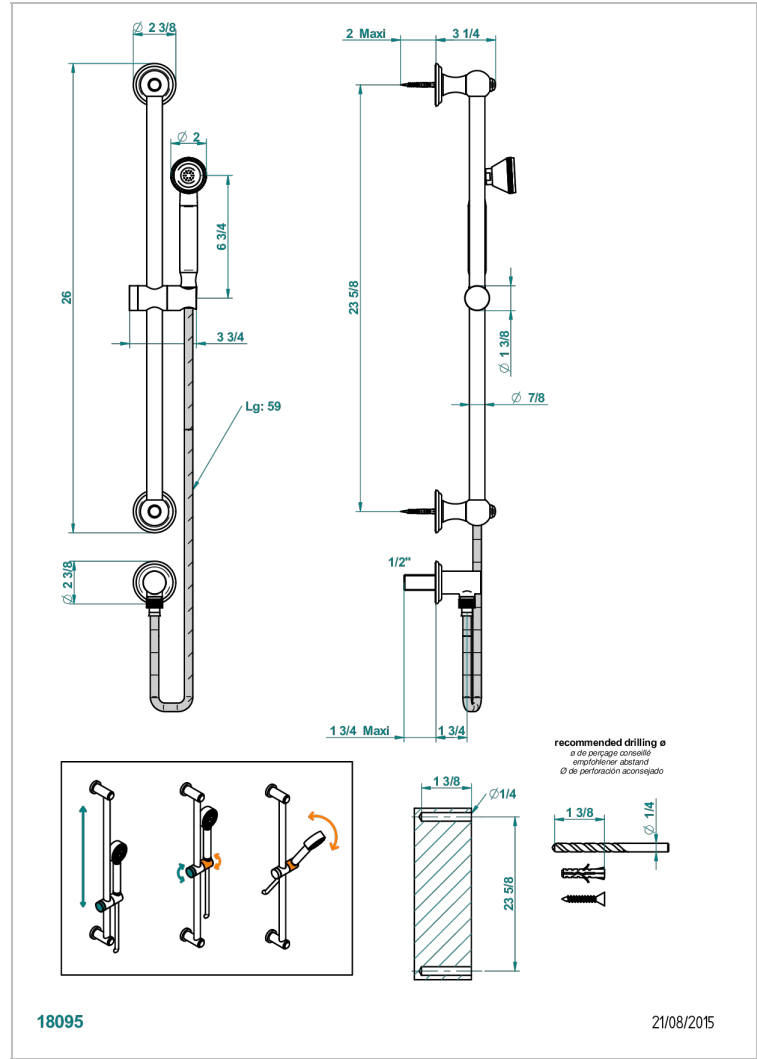

ITHAQUE PLATINUM DECOR

A7B-59

Wall mounted turbojet handshower, 60 cm slidebar, hose, hook and elbow

THG[®]
PARIS

CHARACTERISTIC

- Ithaque Platinum decor
- Wall mounted turbojet handshower, 60 cm slidebar, hose, hook and elbow

TECHNICAL SPECS

- Recommandé : 3 bars (max. 5 bars) - Advised : 43,5 psi (max. 72 psi)
- 9,5 l/min à 3 bars (2.5 gpm at 43.5 psi)

AVAILABLE FINITIONS

Antique nickel - H28
Black ceram - D30
Blush PVD - H62
Brass color PVD - H49
Brown bronze color PVD - F33
Gold color PVD - H52

Nickel color PVD - H55
Polished chrome (color finish) - A02
Polished chrome / Polished gold (color finish) - G02
Polished gold (color finish) - F01
Polished nickel - B01
Soft gold - F30

Soft matt gold - F31
Umber PVD - H66
Varnished matt antique red copper (color finish) - H07